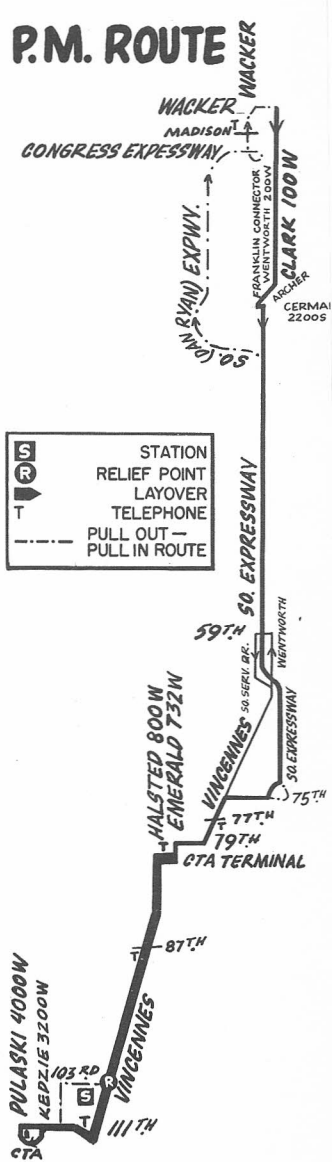

VINCENNES-111th

111A

BEVERLY STATION

GAS BUS

NOT DRAWN TO SCALE

A.M. ROUTE

P.M. ROUTE

S	STATION
R	RELIEF POINT
▶	LAYOVER
T	TELEPHONE
---	PULL OUT —
- - -	PULL IN ROUTE