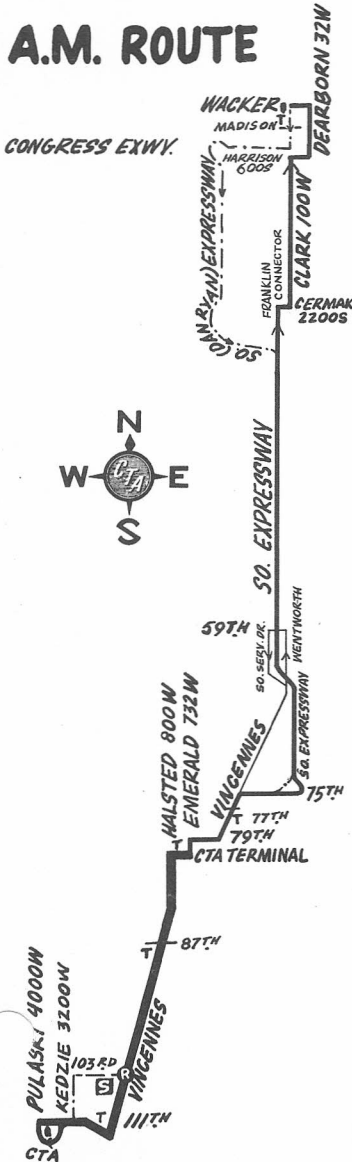

VINCENNES-111th

111A

BEVERLY STATION

GAS BUS

NOT DRAWN TO SCALE

A.M. ROUTE

P.M. ROUTE

S	STATION
R	RELIEF POINT
▶	LAYOVER
T	TELEPHONE
---	PULL OUT —
- - -	PULL IN ROUTE