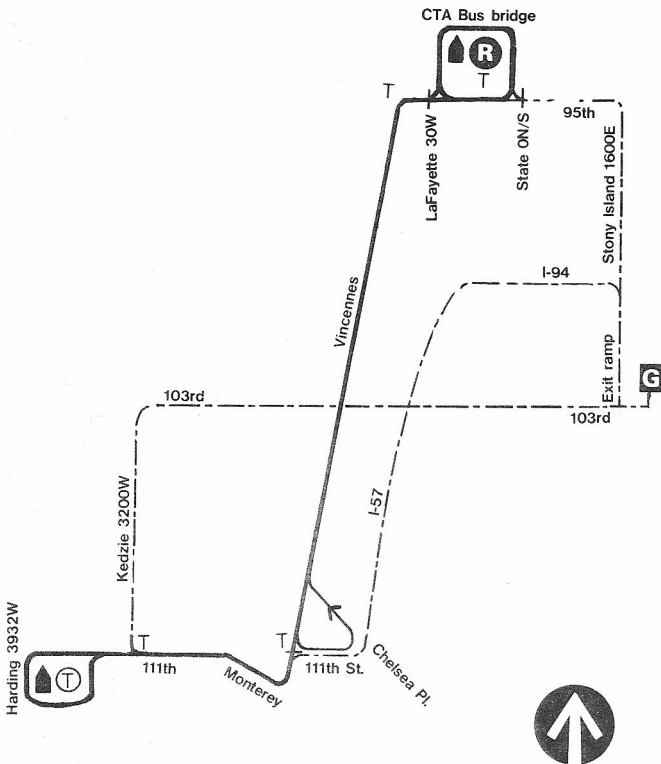

Vincennes-111th

112

103rd GARAGE

NOT DRAWN TO SCALE

G GARAGE	----- PULL IN ----- PULL OUT	cta
R RELIEF POINT	T TELEPHONE	DATE REVISED 6-26-88
L LAYOVER	T TELEPHONE REPORT TELEPHONE	FIRST BUS AND LAST BUS