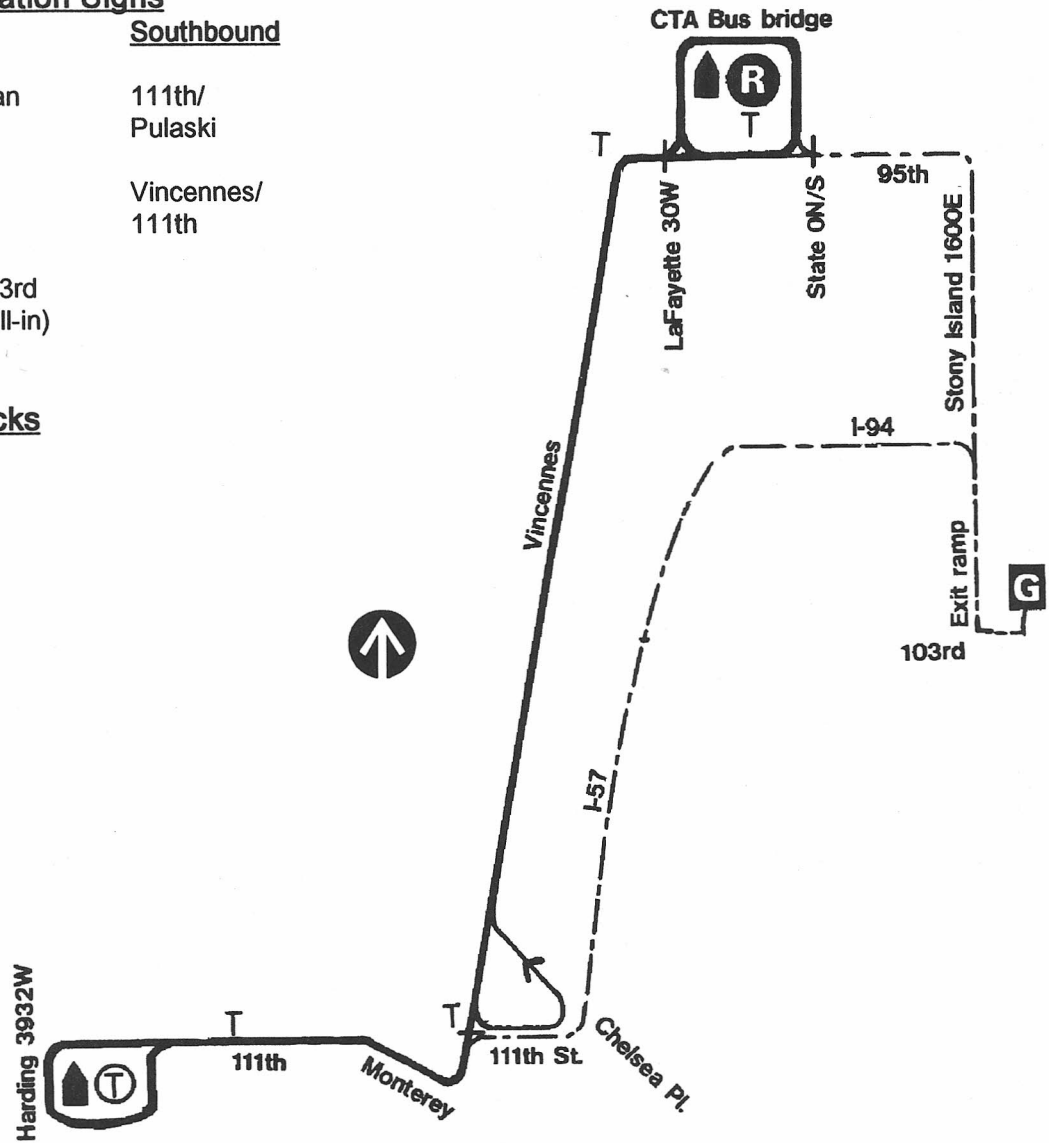

Route #112 VINCENNES/112TH

Garage(s)/Run Numbers

103rd/1601-1630
PTO/1631-1650

Terminals/Destination Signs

<u>Northbound</u>	<u>Southbound</u>
-------------------	-------------------

95th/Dan Ryan station	111th/ Pulaski
	Vincennes/ 111th

103rd
(pull-in)

Schedule Interlocks

#106
#108
#111

Hours of Operation

Day and evening hours

NOTE: Every 30 minutes on Sunday before 7:30am