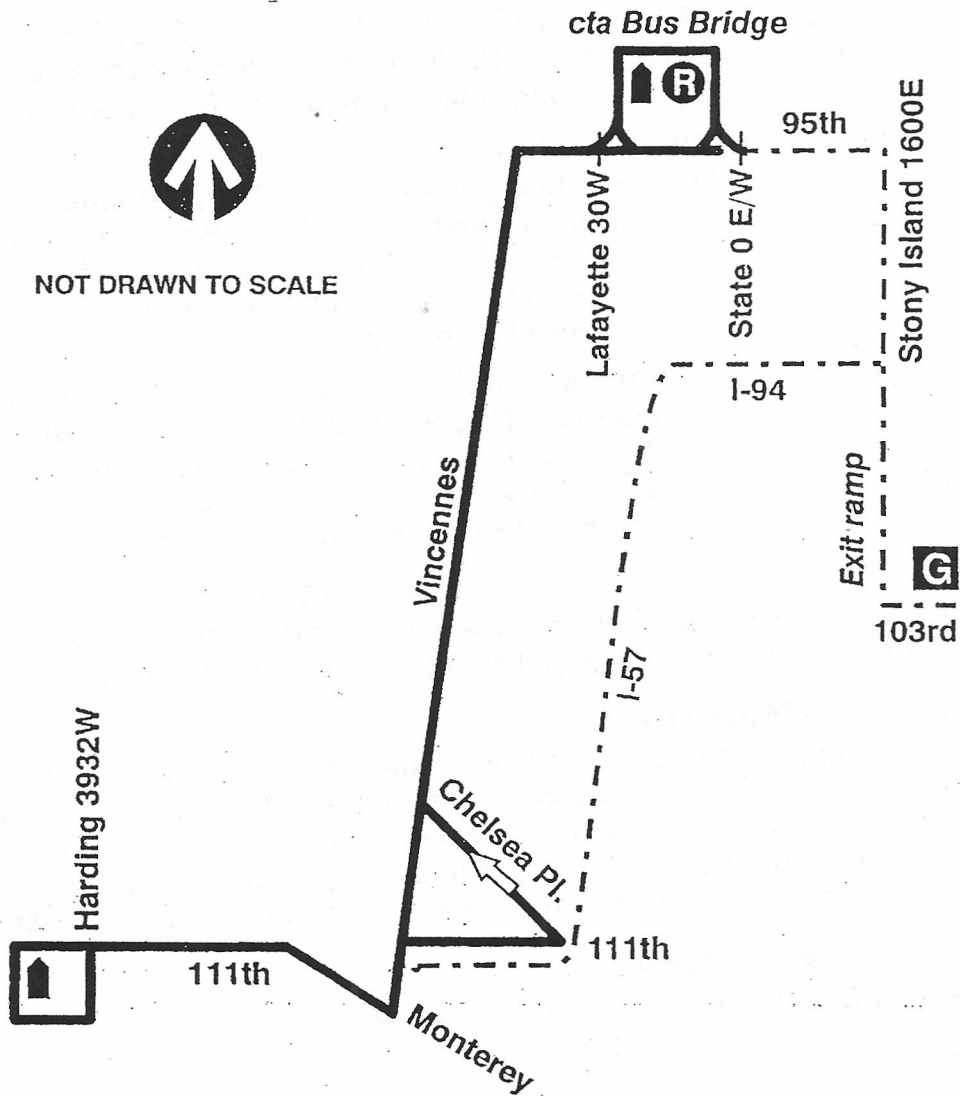

# 112 Vincennes

## 77th/103rd Garages

### Farebox Code 112

 GARAGE	— · — · — · PULL IN	 RELIEF POINT
 LAYOVER	— · — · — · PULL OUT	
EFFECTIVE DATE 2/7/10	DATE REVISED 2/7/10	SIGNAGE AND WAYFINDING