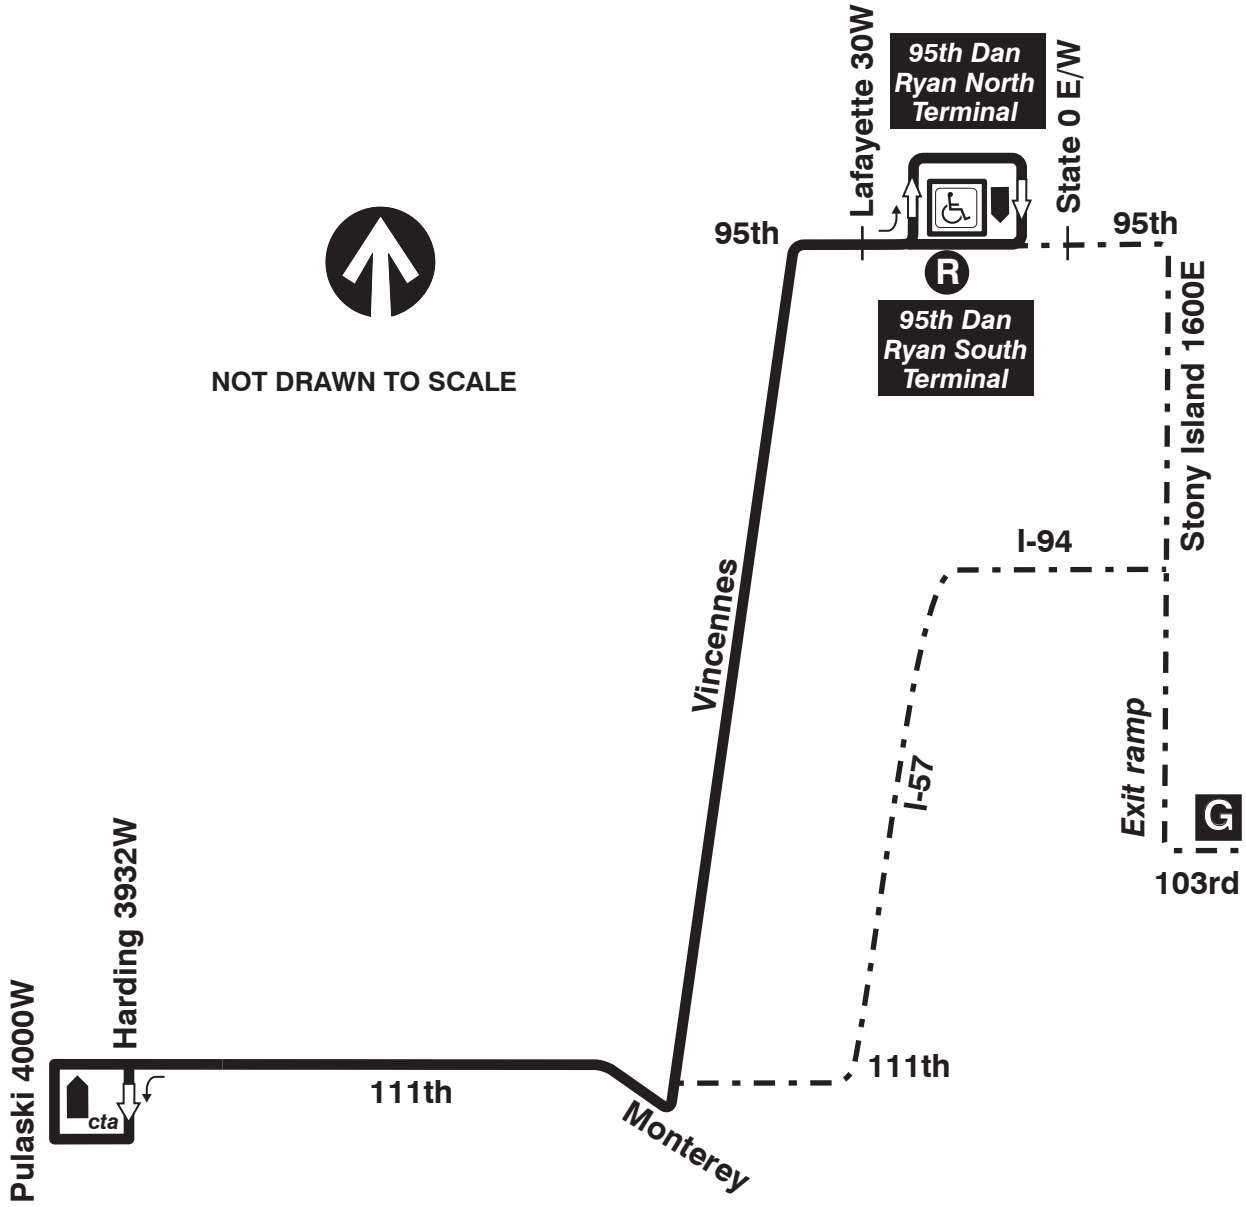

112 Vincennes

103rd Garage

Farebox Code 112

G GARAGE	R RELIEF POINT
LAYOVER	PULL IN / PULL OUT
EFFECTIVE DATE: 02/24/19	DATE REVISED: 02/18/19
Service Planning	