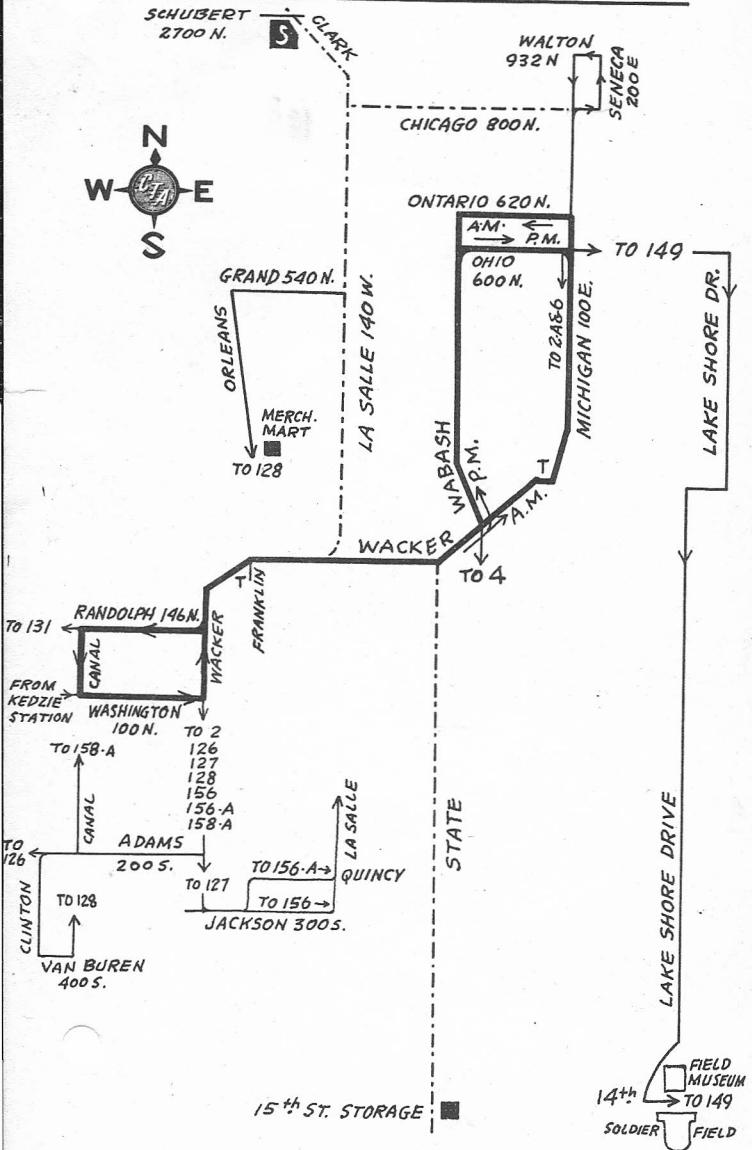

WACKER - N.W. STATION

158

GAS BUS

NOT DRAWN TO SCALE

REV 7-64