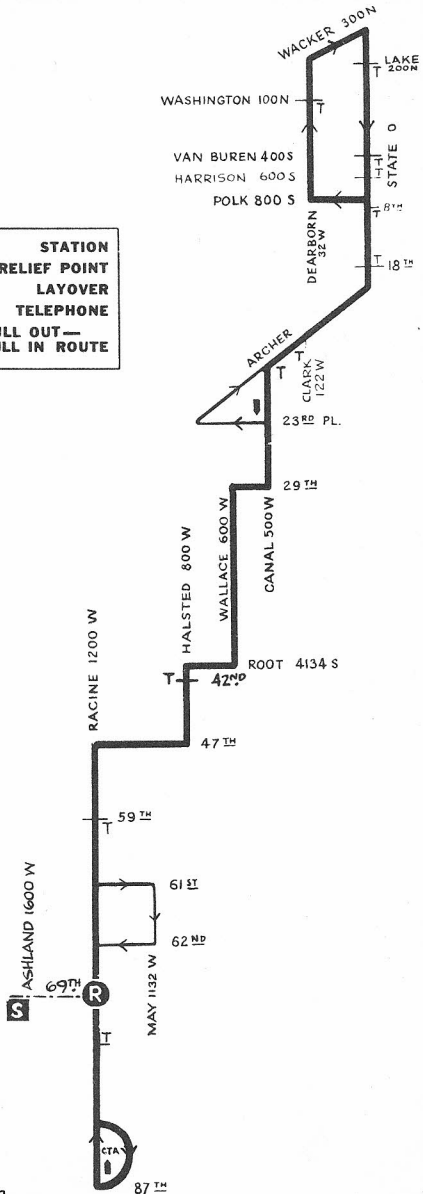

WALLACE-RACINE

44

69th STATION

GAS BUS

NOT DRAWN TO SCALE

S	STATION
R	RELIEF POINT
L	LAYOVER
T	TELEPHONE
---	PULL OUT
---	PULL IN ROUTE

REV. 2-60