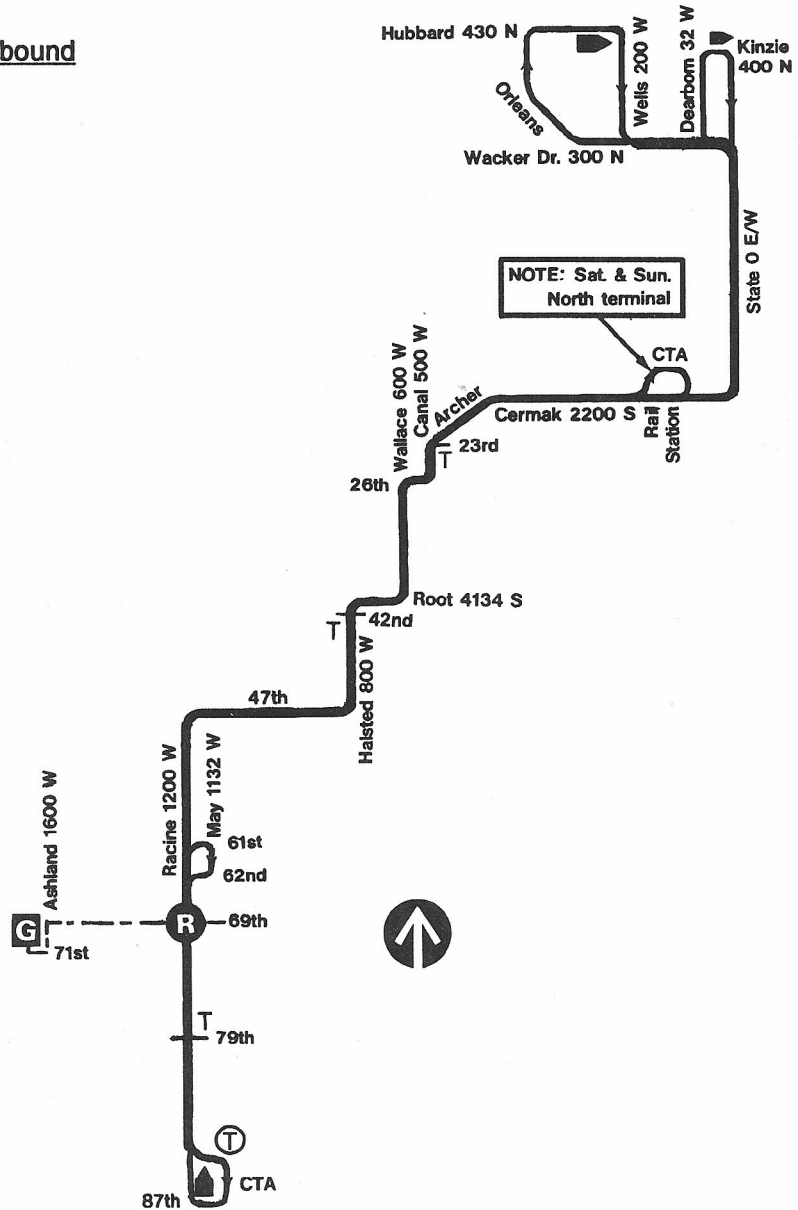

Route #44 WALLACE/RACINE

Garage(s)/Run Numbers

69th/6441-6480
PTO/6481-6500

Terminals/Destination Signs

<u>Northbound</u>	<u>Southbound</u>
Mdse.Mart	87th
State/ Kinzie	
Chinatown station	
61st	69th (pull-in)

Schedule Interlocks

- #8
- #42
- #48
- #67
- #75

Hours of Operation

Mon-Fri AM thru PM rush operates to Merchandise Mart
Mon-Fri early AM and eve service operates to State/Kinzie

Sat/Sun service 87th to Cermak/Chinatown station only