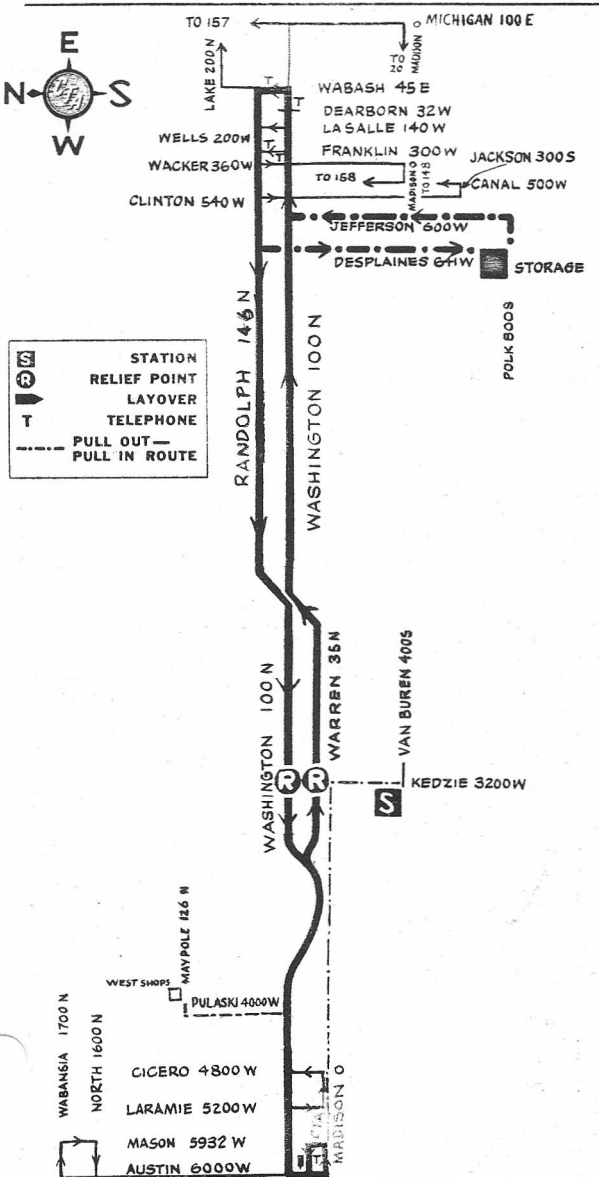

WASHINGTON

131

KEDZIE STATION

GAS BUS

NOT DRAWN TO SCALE

	STATION
	RELIEF POINT
	LAYOVER
	TELEPHONE
	PULL OUT
	PULL IN ROUTE

REV. 8-57