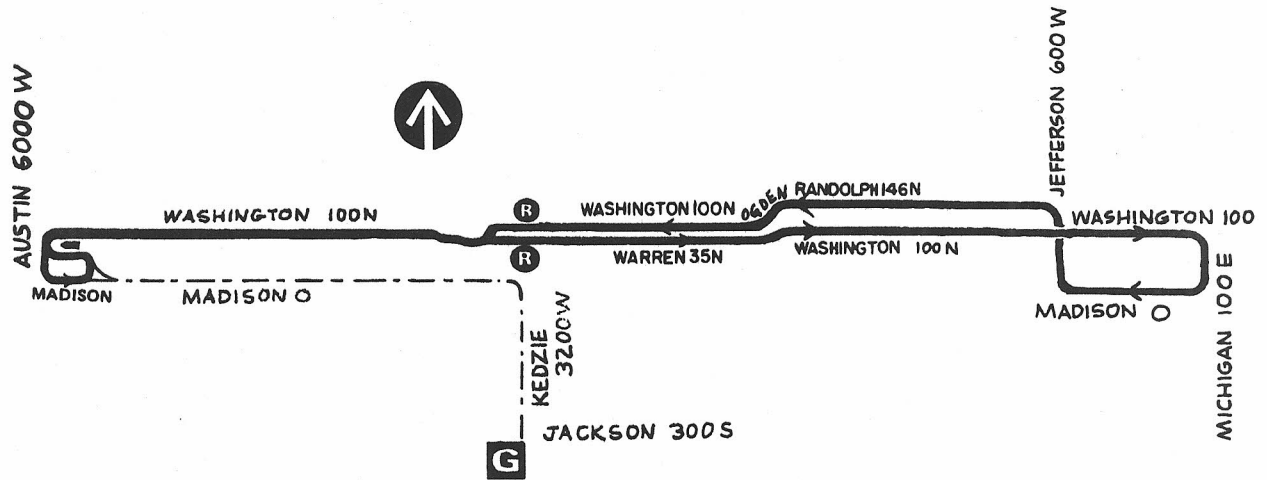

Route #131 WASHINGTON

Garage(s)/Run Numbers

Kedzie/K001-K050
PTO/K051-K070

Terminals/Destination Signs

<u>Northbound</u>	<u>Southbound</u>
Michigan	Austin

Schedule Interlocks

#20
#65

Hours of Operation

Service Mon-Fri AM and PM rush only