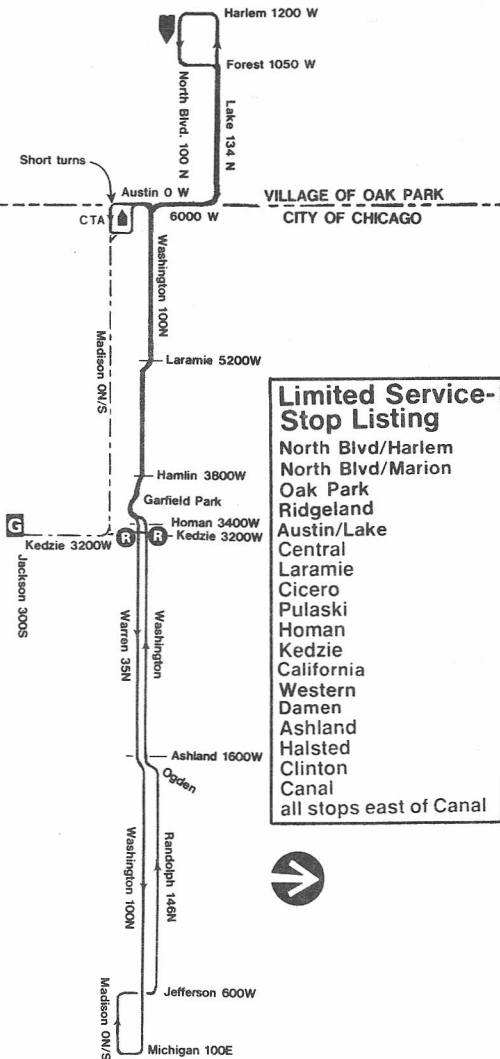

Washington Express

23

KEDZIE GARAGE

NOT DRAWN TO SCALE

G GARAGE

▶ LAYOVER

--- PULL IN ---
--- PULL OUT ---

T REPORT TELEPHONE

R RELIEF POINT

EFFECTIVE DATE **1-9-94**

DATE REVISED **11-25-93**

SERVICE DELIVERY PLANNING
STREET TRAFFIC/GRAPHICS