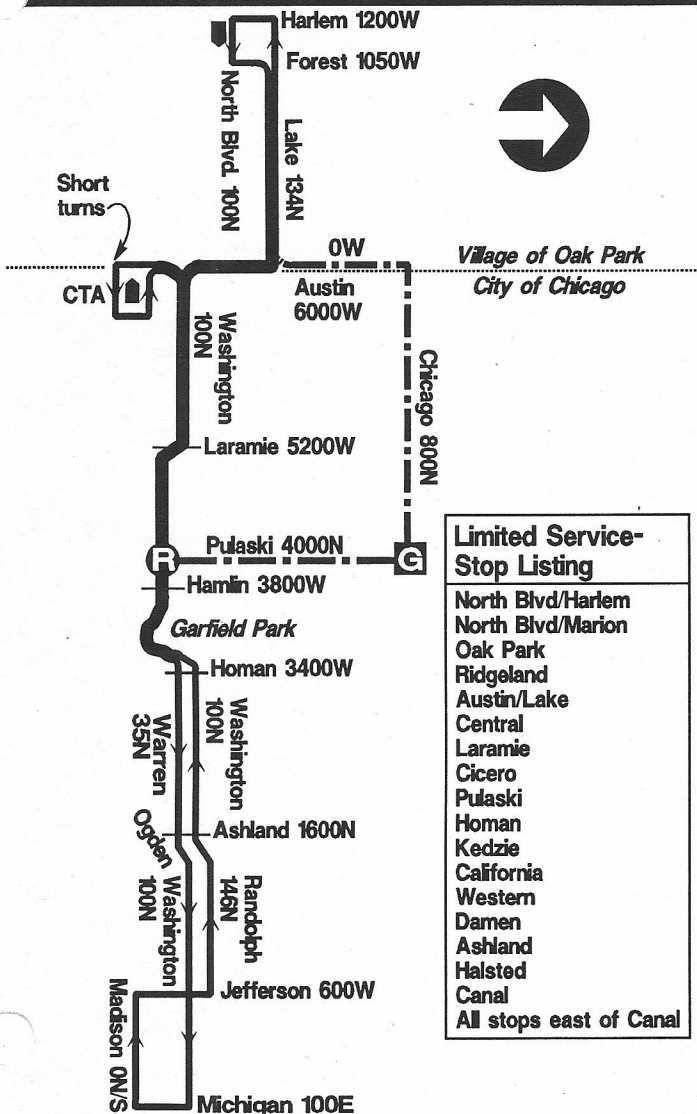

Washington Express

23

CHICAGO GARAGE

NOT DRAWN TO SCALE

- | Limited Service-Stop Listing |
|------------------------------|
| North Blvd/Harlem |
| North Blvd/Marion |
| Oak Park |
| Ridgeland |
| Austin/Lake |
| Central |
| Laramie |
| Cicero |
| Pulaski |
| Homan |
| Kedzie |
| California |
| Western |
| Damen |
| Ashland |
| Halsted |
| Canal |
| All stops east of Canal |

G GARAGE	----- PULL IN ----- PULL OUT	R RELIEF POINT
L LAYOVER	T REPORT TELEPHONE	
EFFECTIVE DATE 7-3-94	DATE REVISED 5-13-94	SERVICE PLANNING FARE CONTROLS & GRAPHICS