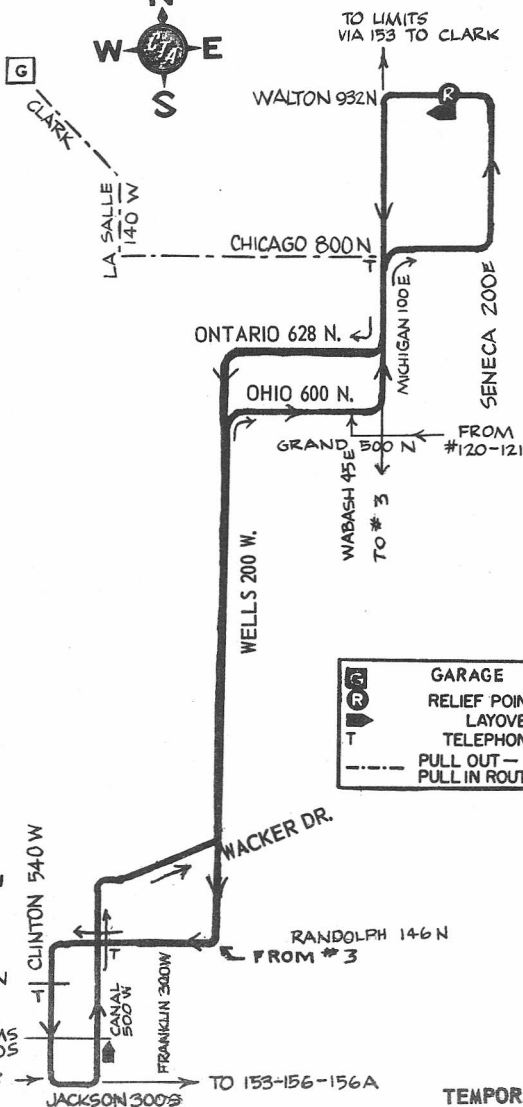

WATER TOWER EXP.

Limits Depot

NOT DRAWN TO SCALE

	GARAGE
	RELIEF POINT
	LAYOVER
	TELEPHONE
	PULL OUT -
	PULL IN ROUTE

TEMPORARY

9/25/75
1-27-75