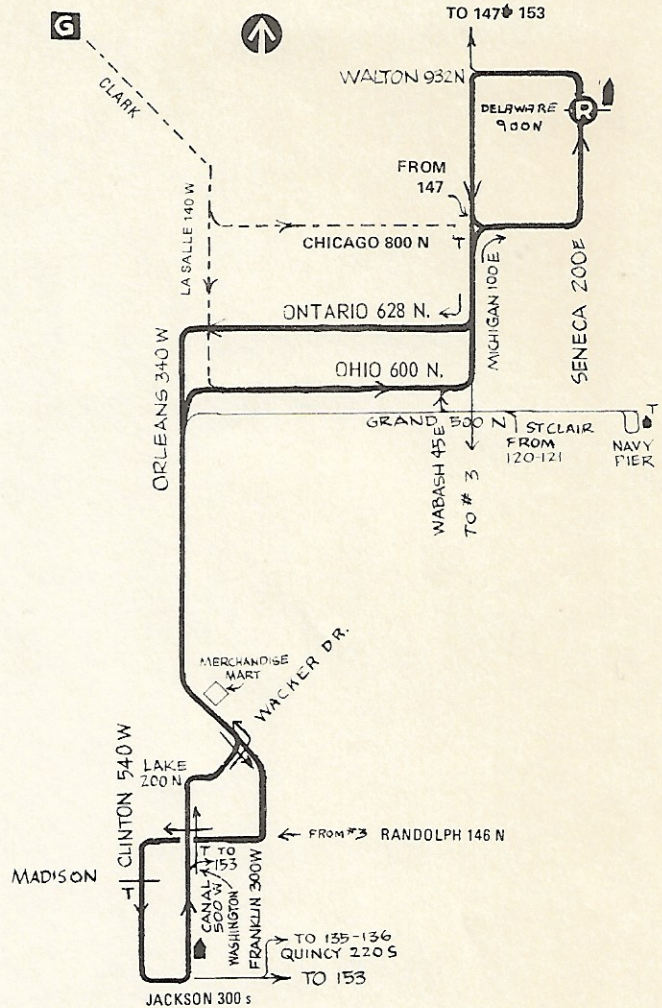

Route #125 Water Tower Express

Garage(s)/Run Numbers

Limits/L301-L500

Terminals/Destination Signs

<u>Northbound</u>	<u>Southbound</u>
Michigan	NW/Union
Walton	Station

Michigan
Walton

NW/Union
Station

Schedule Interlocks

- # 6 Jeffery Express
- # 2 Hyde Park Express
- # 3 King Drive
- # 56 Milwaukee
- #147 Outer Drive Express
- #120 NW-Wacker Express

- #145)
- #148) Wilson-Michigan
- #153)

- #135)
- #136) LaSalle
- #156)

Hours of Operation

(Time of first and last trips leaving terminals)

Service Mon-Fri only

NB 0700 - 1812
SB 0720 - 1820

No Sat or Sun/Hol service

Shuttle fare route

No public timetable available

Stops

northbound

- Union sta. (NB)
- Canal/Madison
- Canal/Randolph
- Mdse. Mart/Apparel Ct.
- Orleans/Grand
- Michigan/Ontario
- Then all stops

southbound

- All stops to Michigan/Ontario, then;
- Orleans/Grand
- Mdse. Mart/Apparel Ct.
- Franklin/Lake
- Franklin/Randolph
- Randolph/Canal
- Clinton/Randolph
- Clinton/Madison
- Clinton/Adams
- Union sta. (NB)