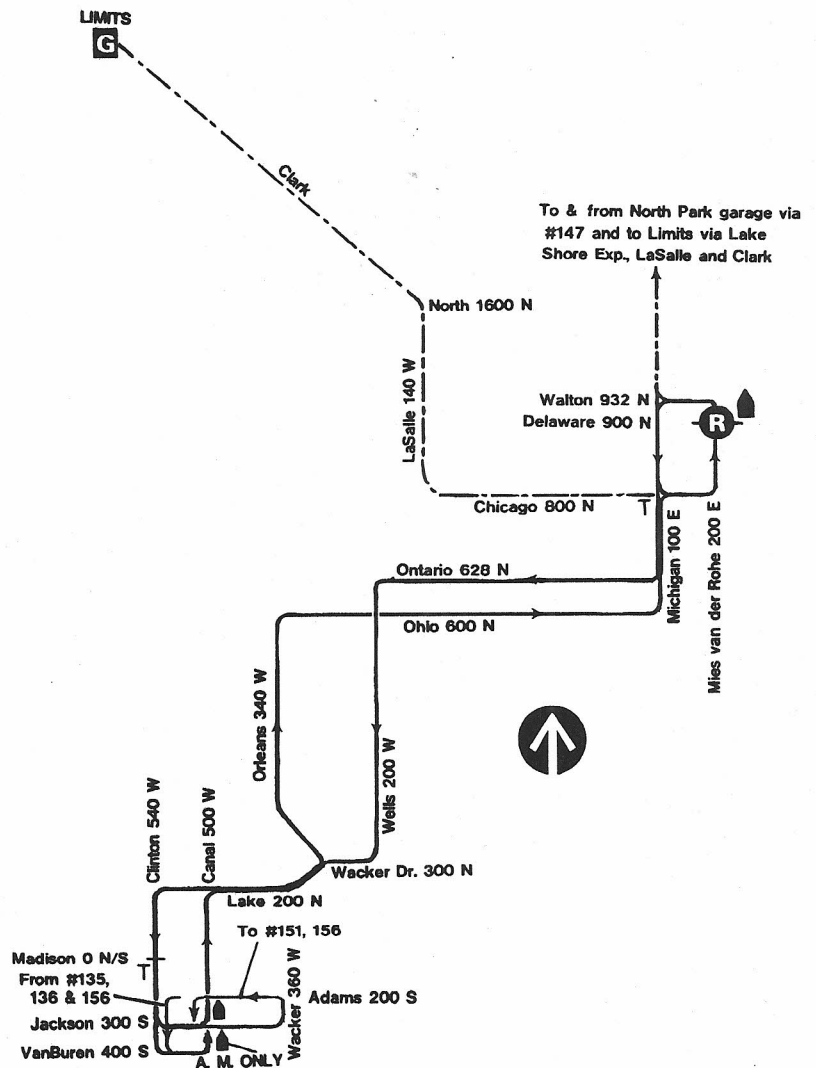

Route #125 WATER TOWER EXPRESS

Garage(s)/Run Numbers

Limits/L301-L320
PTO/L331-L350

Terminals/Destination Signs

<u>Northbound</u>	<u>Southbound</u>
Michigan/ Walton	NW/Union Stations

Schedule Interlocks

#9
#145
#146
#147
#151
#157

Hours of Operation

Service Mon-Fri AM thru PM rush hours only

NOTE: No stops northbound Orleans/Grand to Michigan/Ontario and Michigan/Erie to Orleans/Grand southbound

03/08/92