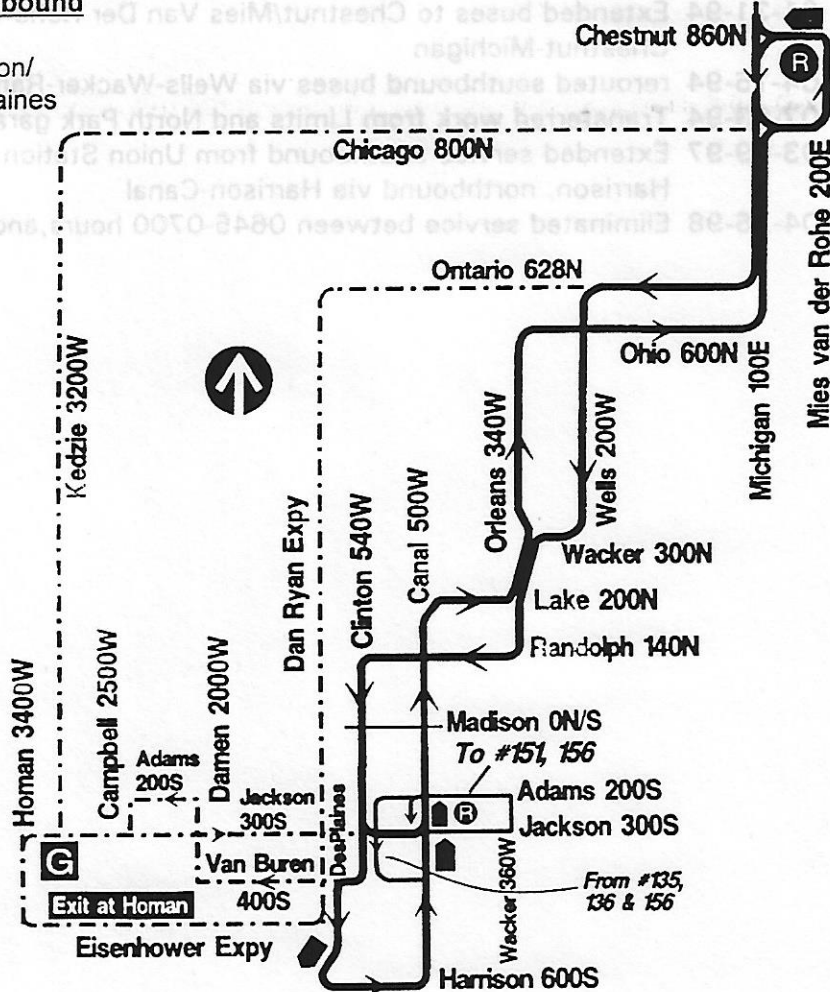

Route #125 WATER TOWER EXPRESS

Garage(s)/Run Numbers

Kedzie/K001-K030
 Block/K031-K040
 PTO/K041-K060

To & from
 North Park Garage
 via #147

Terminals/Destination Signs

Northbound

Chestnut/
 Mies Van Der Rohe

Southbound

Harrison/
 Desplaines

Schedule Interlocks

#157
 #156
 #146
 #151

Hours of Operation

Terminals

Harrison/Deplaines to Chestnut/Mies Van Der Rohe NB
 Chestnut/Mies Van Der Rohe to Harrison/Deplaines SB

WATER TOWER EXPRESS - route history

- 01-27-75 Began CHICAGO TRANSIT AUTHORITY bus service Mon-Sat daytime from Chicago-Mies Van Der Rohe-Walton-Michigan loop via Michigan-Ontario-Orleans-Franklin-Randolph-Clinton-Jackson to Canal, returning via Canal-Lake-Wacker-Orleans-Ohio-Michigan
- 09-04-76 Discontinued Saturday service
- 09-04-79 Transferred Kedzie station portion of work to North Park station
- 02-02-81 Extended Mon-Fri AM rush buses via Clinton-Van Buren-Canal
- 07-20-81 Rerouted southbound buses via Orleans-Wacker-Lake-Clinton
- 06-06-89 Rerouted buses southbound via Ontario-Wells-Wacker
- 06-28-93 Cut back main route service from Mies Van Der Rohe-Walton-Michigan loop to Chicago-W. Michigan-Pearson-Michigan loop
- 01-31-94 Extended buses to Chestnut/Mies Van Der Rohe via Chicago-Mies Van Der Rohe-Chestnut-Michigan
- 04-15-94 rerouted southbound buses via Wells-Wacker-Randolph-Clinton
- 07-03-94 Transferred work from Limits and North Park garages to Kedzie garage
- 03-09-97 Extended service southbound from Union Station via Clinton-Van Buren-Deplaines-Harrison, northbound via Harrison-Canal
- 04-26-98 Eliminated service between 0645-0700 hours, and 0900-1500 hours

NOTE: No stops northbound from Orleans/Grand to Michigan/Ontario
No stops southbound from Michigan/Ontario to Wells/Grand