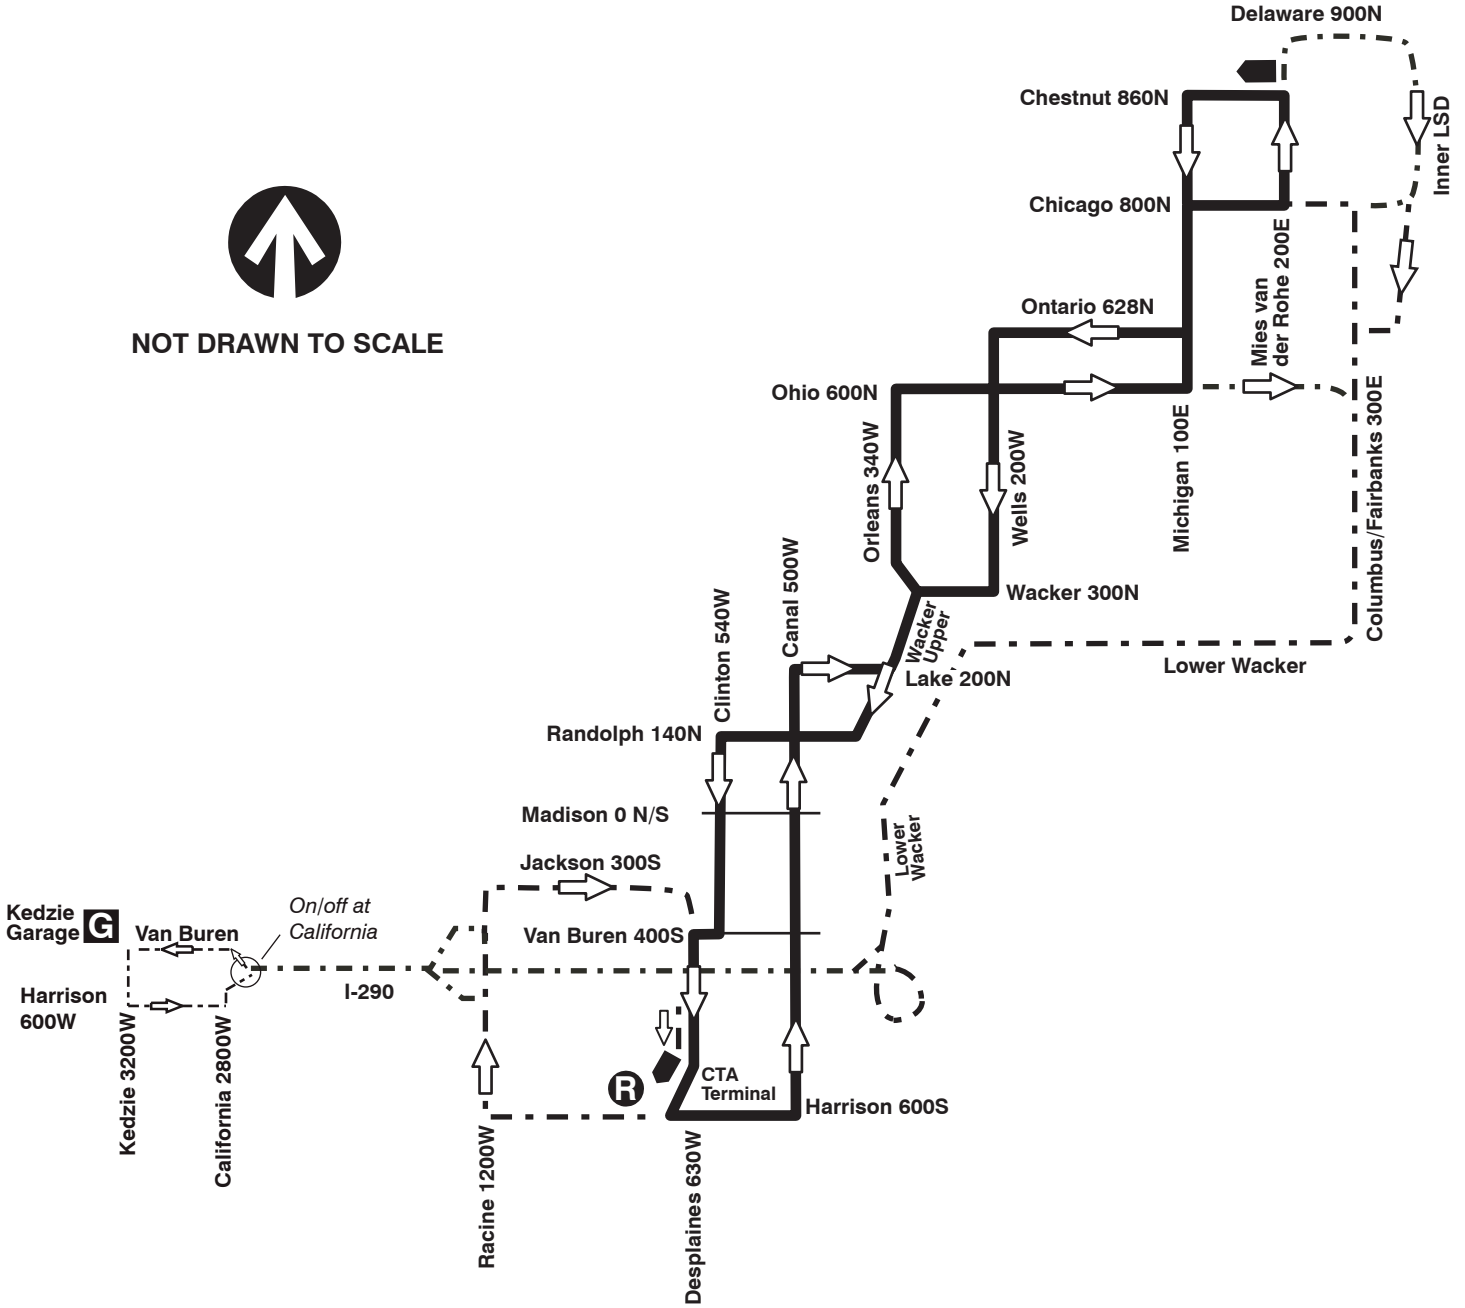

125 Water Tower Express

Kedzie Garage

(See also Chicago Garage)

Farebox Code 125

NOT DRAWN TO SCALE

	GARAGE		PULL IN		RELIEF POINT
	LAYOVER		PULL OUT		
EFFECTIVE DATE	3/31/19	DATE REVISED	3/25/19	SERVICE PLANNING	