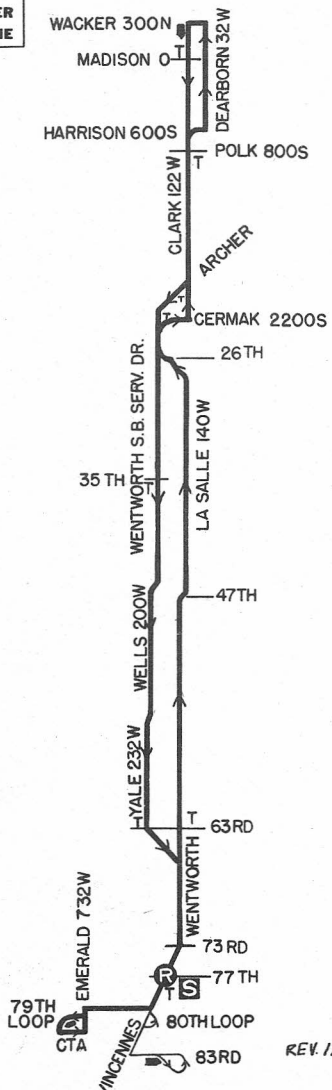

WENTWORTH

77th STATION

22A

GAS BUS

NOT DRAWN TO SCALE

S	STATION
R	RELIEF POINT
▶	LAYOVER
T	TELEPHONE

REV. 12-62