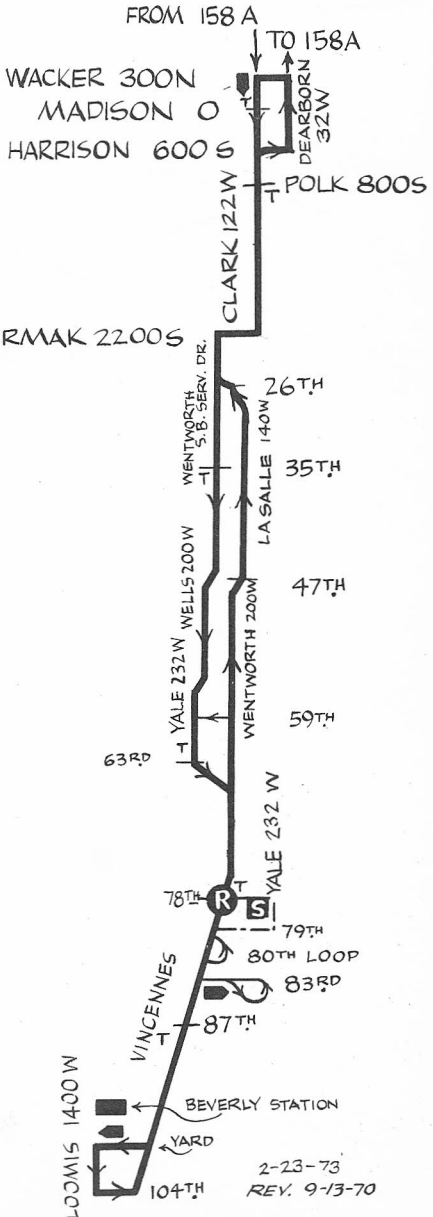

WENTWORTH

22A

77th STATION

MOTOR BUS

NOT DRAWN TO SCALE

S	STATION
R	RELIEF POINT
→	LAYOVER
T	TELEPHONE

2-23-73
REV. 9-13-70