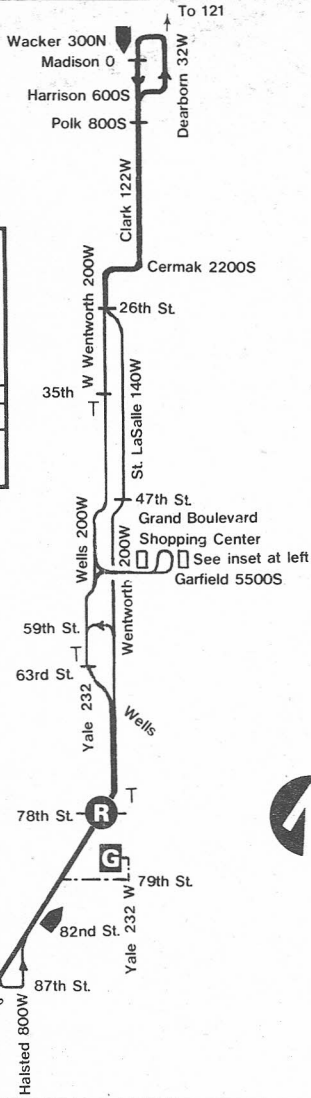

77th GARAGE

NOT DRAWN TO SCALE

Grand Boulevard Shopping Center Trips

G GARAGE	--- PULL IN ---	
R RELIEF POINT	- - - PULL OUT	DATE REVISION 3-19-89
LAYOVER	T TELEPHONE	REPORT TELEPHONE
	Ⓣ TELEPHONE	

5/10/89