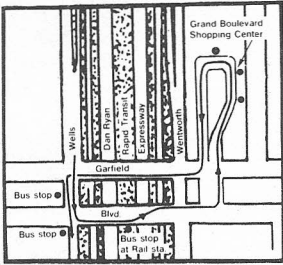

77th GARAGE

NOT DRAWN TO SCALE

Grand Boulevard Shopping Center Trips

G GARAGE	--- PULL IN ---	
R RELIEF POINT	- - - PULL OUT	DATE REVISION 3-19-89
LAYOVER	T TELEPHONE	REPORT TELEPHONE
	Ⓣ TELEPHONE	

5/10/89