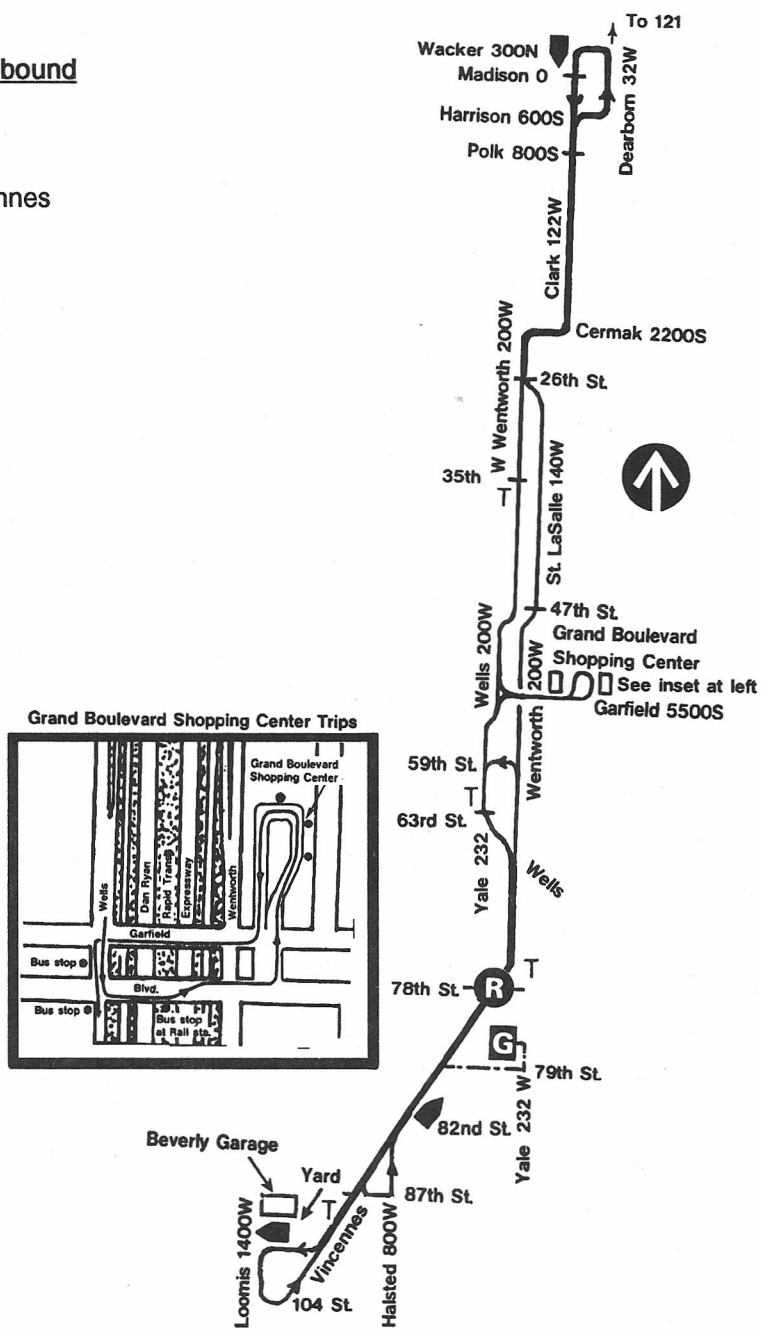

Route #24 WENTWORTH

Garage(s)/Run Numbers

77th/7201-7240
PTO/7241-7260

Terminals/Destination Signs

Northbound	Southbound
Dearborn Wacker	87th Vincennes
59th	103rd
	79th (Pull-in)

Schedule Interlocks

None

Hours of Operation

Day and evening hours
NOTE: Loops thru 55th Grand Boulevard Shopping Center southbound only, during mall hours only