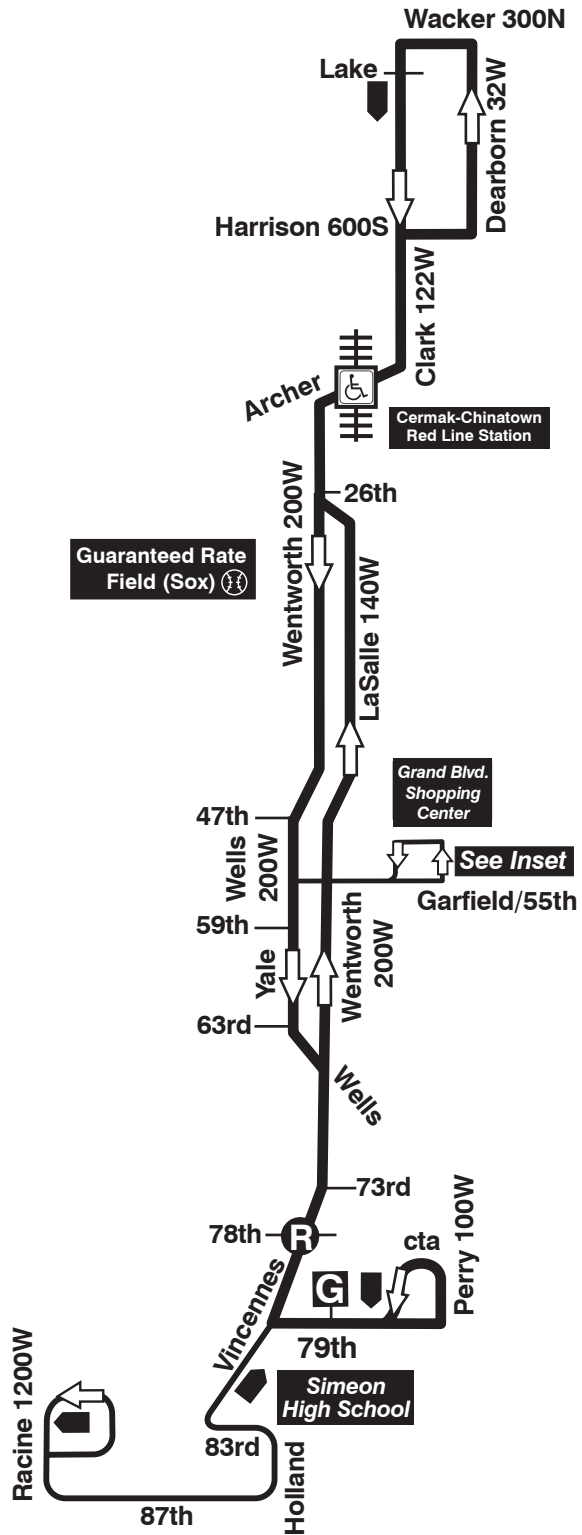

24 Wentworth

77th Garage

Farebox Code 24

NOT DRAWN TO SCALE

 GARAGE	 PULL IN	 RELIEF POINT
 LAYOVER	 PULL OUT	
EFFECTIVE DATE 8/05/19	DATE REVISED 7/17/19	Service Planning