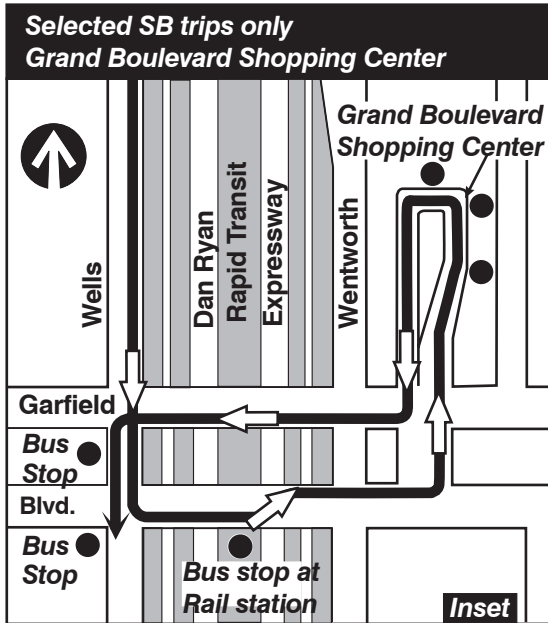

24 Wentworth

77th Garage

Farebox Code 24

NOT DRAWN TO SCALE

 GARAGE	 PULL IN	 RELIEF POINT
 LAYOVER	 PULL OUT	
EFFECTIVE DATE 8/05/19	DATE REVISED 7/17/19	Service Planning