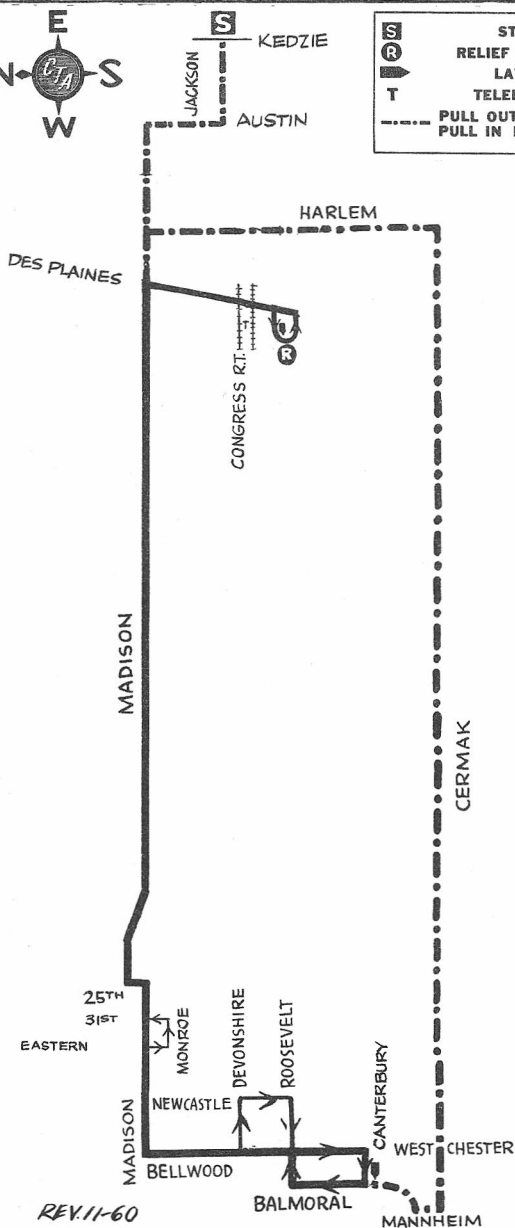

# WESTCHESTER

17

KEDZIE STATION

GAS BUS

NOT DRAWN TO SCALE

	STATION
	RELIEF POINT
	LAYOVER
	TELEPHONE
	PULL OUT — PULL IN ROUTE

REV. 11-60