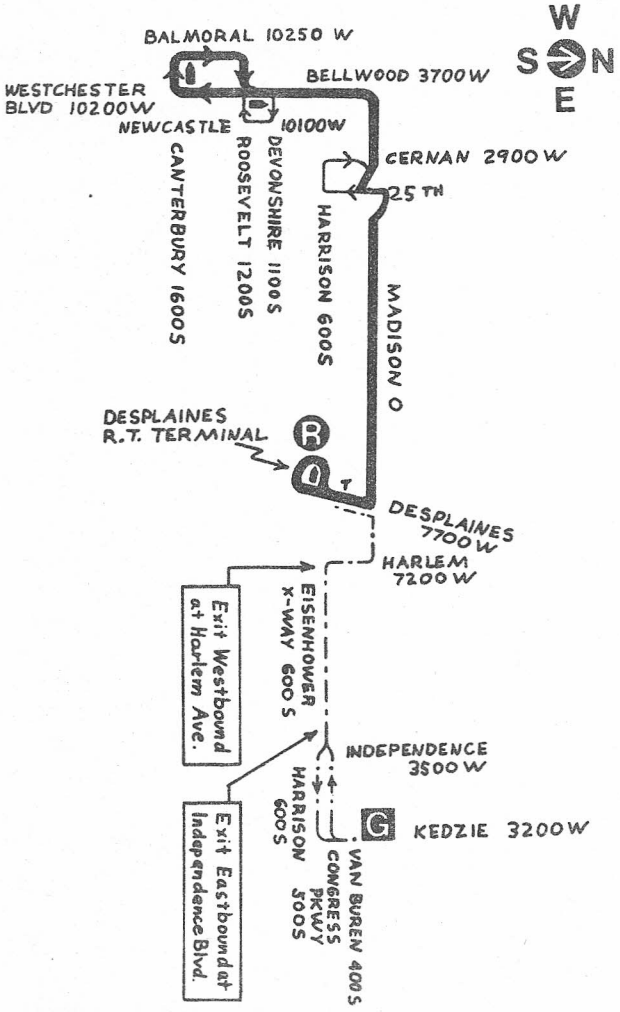

WESTCHESTER

17

KEDZIE GARAGE

NOT DRAWN TO SCALE

G GARAGE	---	PULL IN - PULL OUT	09/09/84
R RELIEF POINT	T	TELEPHONE	
P LAYOVER	(T)	REPORT TELEPHONE	

OK OK 8/10/79 OK DP 12/5/83
 OK P.K. 7/8/77