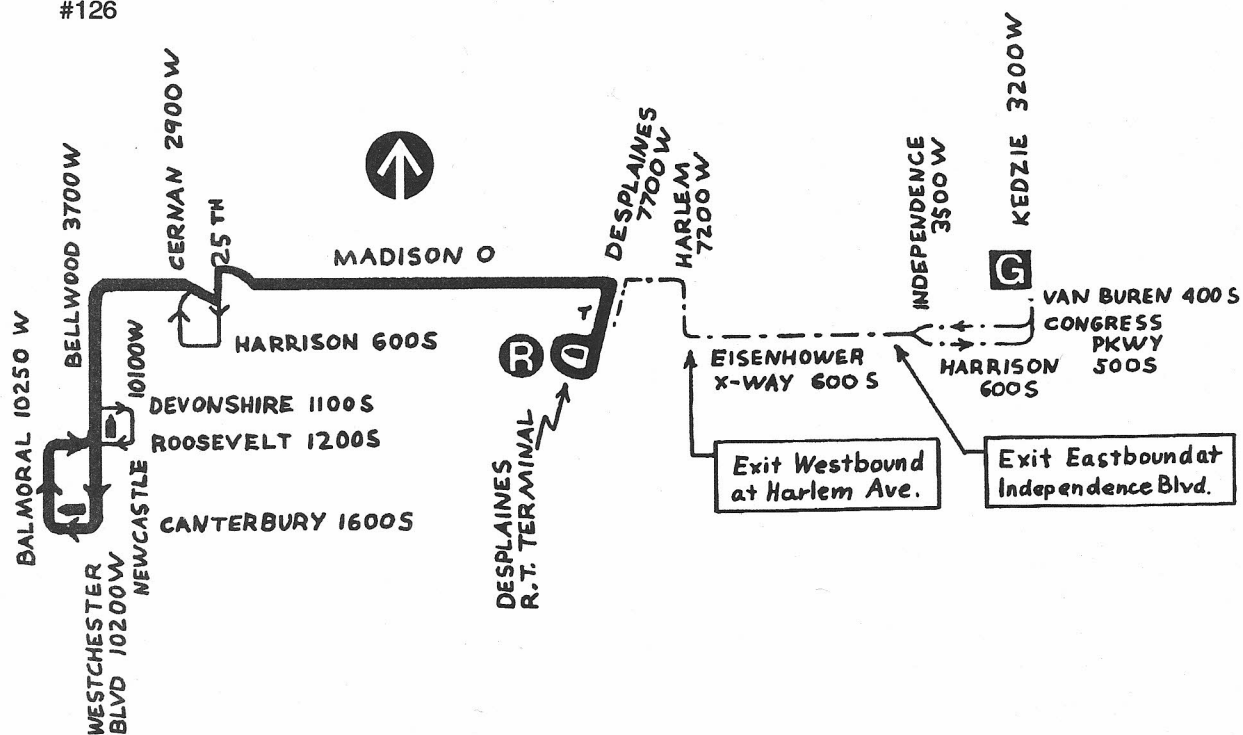

Route #17 WESTCHESTER

Garage(s)/Run Numbers

Kedzie/K961-K970
PTO/K971-K980

Terminals/Destination Signs

<u>Northbound</u>	<u>Southbound</u>
Desplaines station	Roosevelt
	Canterbury
	Madison/ 25th Avenue

Schedule Interlocks

- #20
- #33
- #52
- #126

Hours of Operation

Service Mon-Fri day and early evening hours
Every 30 minutes in Mon-Fri midday periods
Additional service between Desplaines and Madison/19th provided by PACE 303 & 310