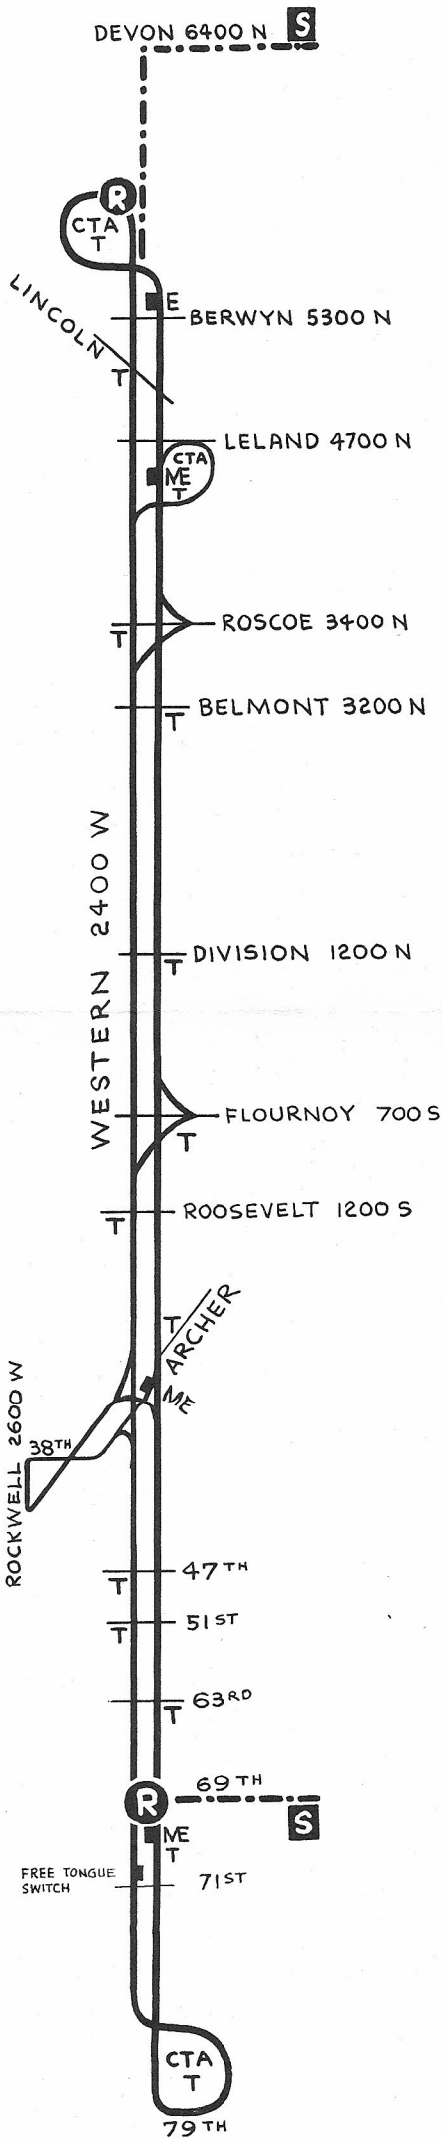

WESTERN

DEVON STATION

69th STATION

STREETCAR

NOT DRAWN TO SCALE

S	STATION
R	RELIEF POINT
T	TELEPHONE
---	PULL OUT—
---	PULL IN ROUTE
E	ELECTRIC SWITCH
ME	M.O.E.C. SWITCH

CUT ON DOTTED LINES IF MAPS ARE TO BE BOUND