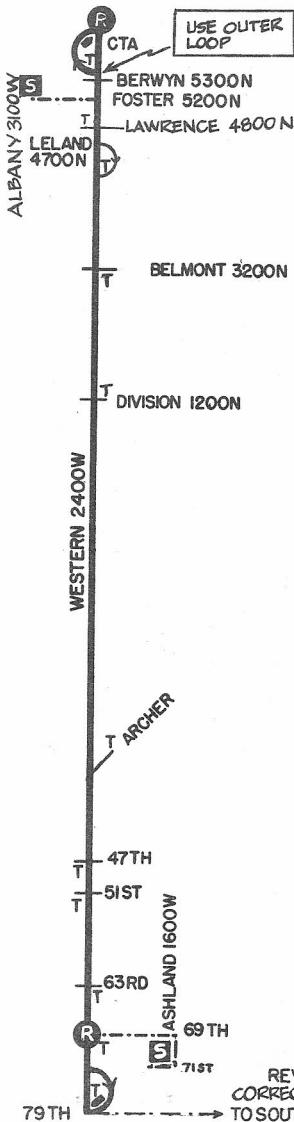

WESTERN

49

69th, NORTH PARK STATIONS

MOTOR BUS

NOT DRAWN TO SCALE

S	STATION
R	RELIEF POINT
▶	LAYOVER
T	TELEPHONE
---	PULL OUT -
---	PULL IN ROUTE

REV. 5-67
CORRECTED 11/70