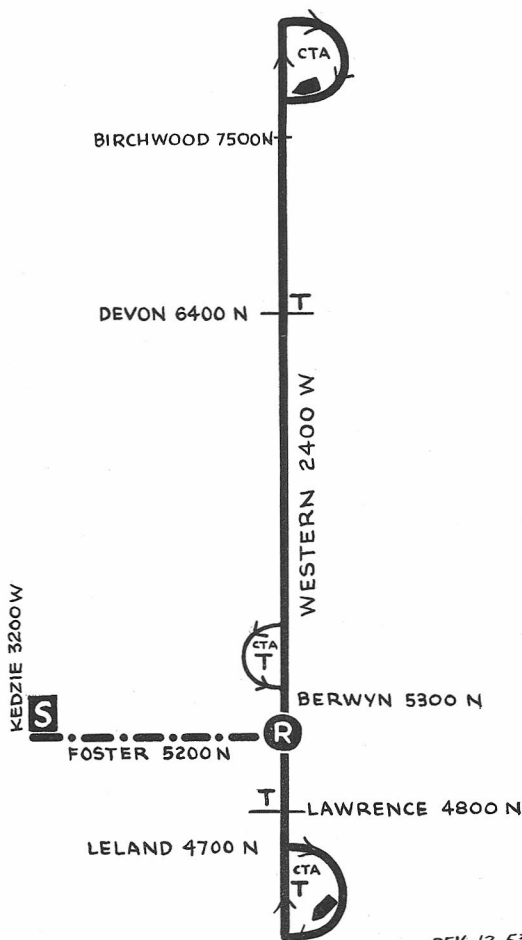

# NORTH WESTERN

# 49B

## NORTH PARK STATION

## GAS BUS

NOT DRAWN TO SCALE

REV. 12-53