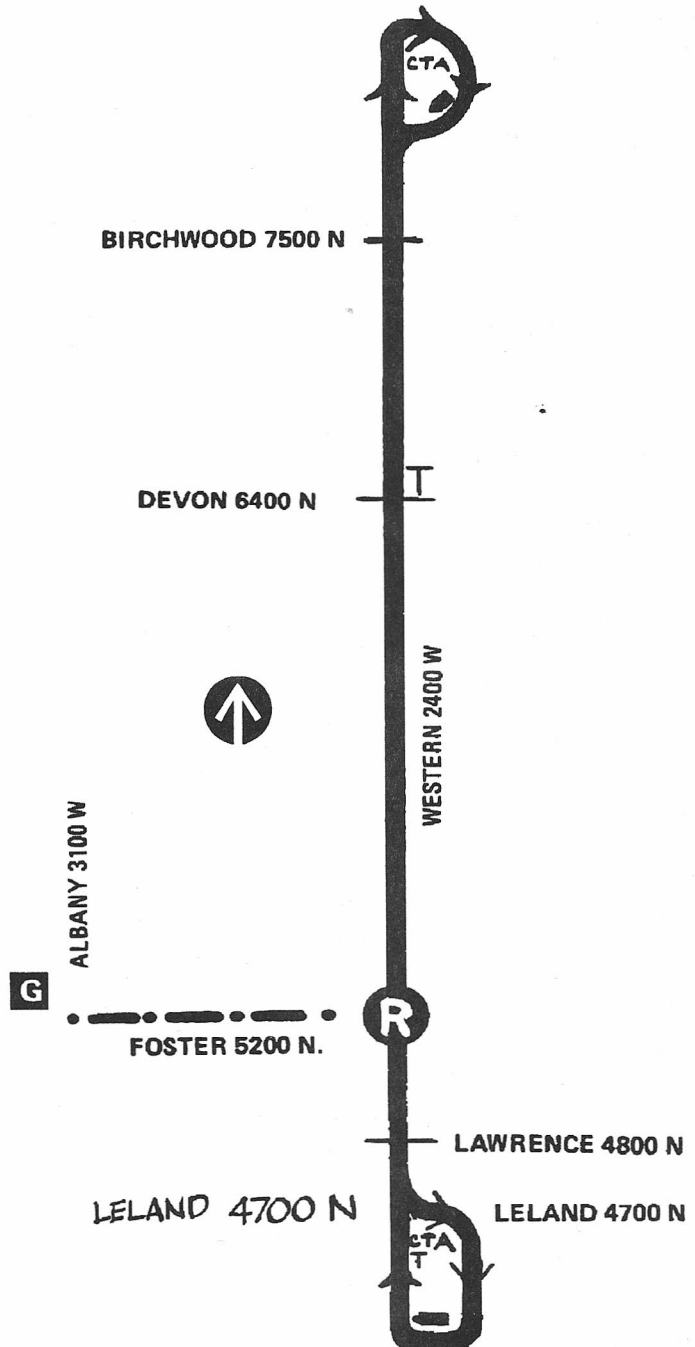

## Route #49B NORTH WESTERN

### Garage(s)/Run Numbers

North Park/P331-P380  
PTO/P381-P400  
Farebox Entry Code = 492

### Terminals/Destination Signs

<u>Northbound</u>	<u>Southbound</u>
Howard	Ravenswood station
Foster (pull-in)	

### Schedule Interlocks

#96