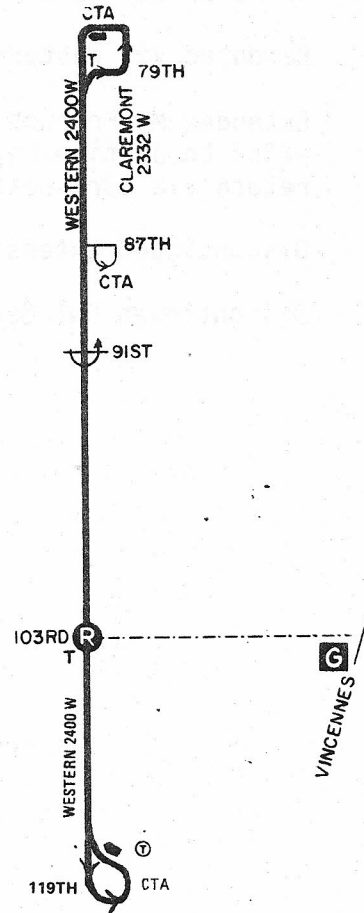

Route #49A South Western

Garage(s)/Run Numbers

Beverly/B341-B360

Terminals/Destination Signs

<u>Northbound</u>	<u>Southbound</u>
79th	119th
	Vermont
	Blue Island
	(unscheduled)
	103rd (pull-in)

Schedule Interlocks

None

Hours of Operation

(Time of first and last trips leaving terminals)

NB	0455 - 0102	Mon-Fri
SB	0514 - 0127	
NB	0451 - 0102	Sat
SB	0512 - 0127	
NB	0455 - 0102	Sun/Hol
SB	0515 - 0105	

No public timetable available

OP1/42 - 1/03/82

South Western - route history

- 08/01/48 Inaugurated bus, replacing Western streetcars, from 79th-Claremont-79th terminal loop via Western to 119th-Artesian-118th loop
- 12/04/49 Transferred route 77th Station to Beverly Station
- 02/09/55 Rerouted via Western to 119th terminal
- 05/06/69 Extended Mo-Fr rush via Western-79th-Claremont-79th terminal-Western-63rd to Justine-Englewood Transit Center terminal-Ashland loop, return via 63rd-Western-79th-Claremont-79th terminal-Western
- 09/07/76 Discontinued extension Western/79th to 63rd/Ashland
- 02/01/81 Discontinued Owl Service