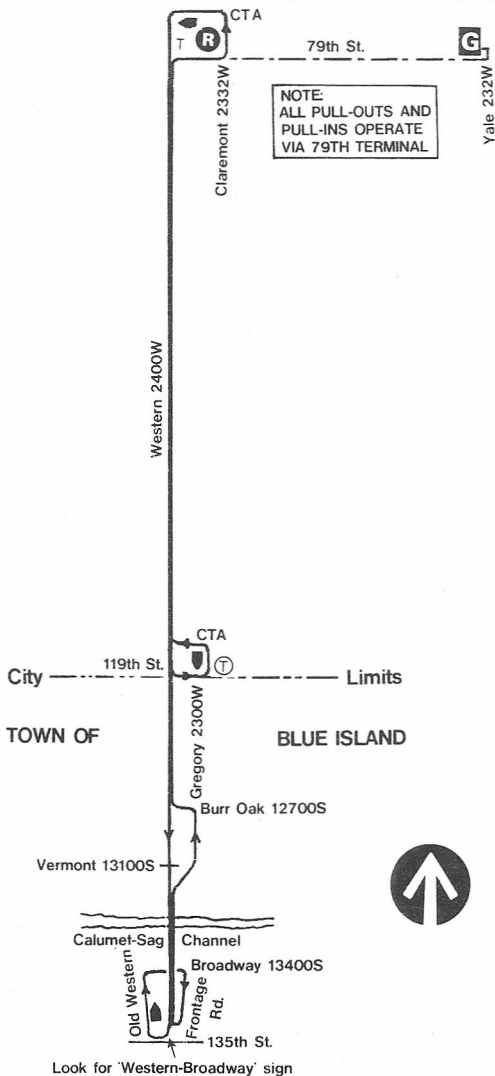

# South Western

# 49A

(ENTER ROUTE 491 IN FAREBOX)

77TH GARAGE

NOT DRAWN TO SCALE

Look for 'Western-Broadway' sign

- |                       |                    |                           |
|-----------------------|--------------------|---------------------------|
| <b>G</b> GARAGE       | ----- PULL IN      | ----- PULL OUT            |
| <b>R</b> RELIEF POINT | <b>T</b> TELEPHONE | <b>T</b> REPORT TELEPHONE |
| <b>L</b> LAYOVER      |                    |                           |