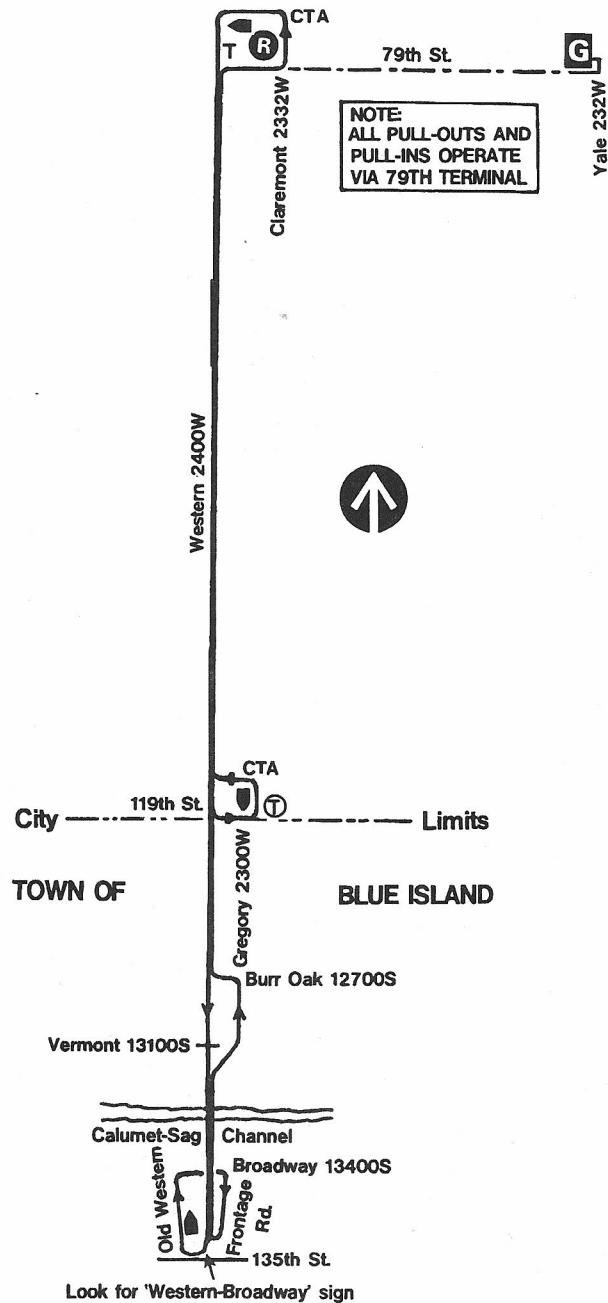

Route #49A SOUTH WESTERN

Garage(s)/Run Numbers

77th/7081-7090
 PTO/7091-7100
 Farebox Entry Code = 491

Terminals/Destination Signs

<u>Northbound</u>	<u>Southbound</u>
79th	119th
	135th

Schedule Interlocks

#79

Hours of Operation

Day and evening hours

Extended to 135th Mon-Fri AM and PM rush periods
 Headways coordinated with PACE Route #349

03/08/92