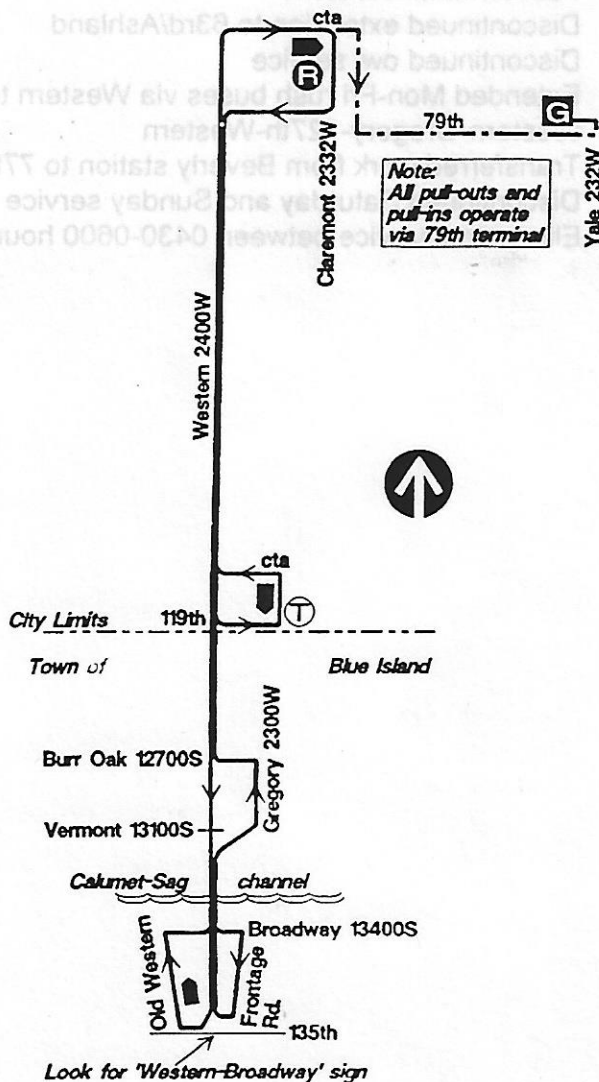

Route #49A SOUTH WESTERN

Garage(s)/Run Numbers

77th/7081-7090
 PTO/7091-7100
 Farebox Entry Code = 491

Terminals/Destination Signs

Northbound	Southbound
79th	119th
	135th

Schedule Interlocks

#79

Hours of Operation

Terminals	Dir	Monday-Friday	Saturday	Sunday/holiday
Western/79th to Western/135th	SB	0540--0835	No service	No service
Western/135th to Western/79th	NB	0620--0920	No service	No service
	SB	1405--1835		
	NB	1450--1915		

Schedule interlocks
470

Hours of Operation

Terminal	Dir	Monday-Friday	Saturday	Sunday/Holiday
Western/39th to Western/138th	SB	0540-0835	No service	No service
Western/138th to Western/39th	NB	1405-1835	No service	No service
Western/138th to Western/39th	NB	0820-0830	No service	No service
Western/138th to Western/39th	NB	1450-1815	No service	No service

NOTE: PAQE Route #349 is operating at all other times

12/13/88