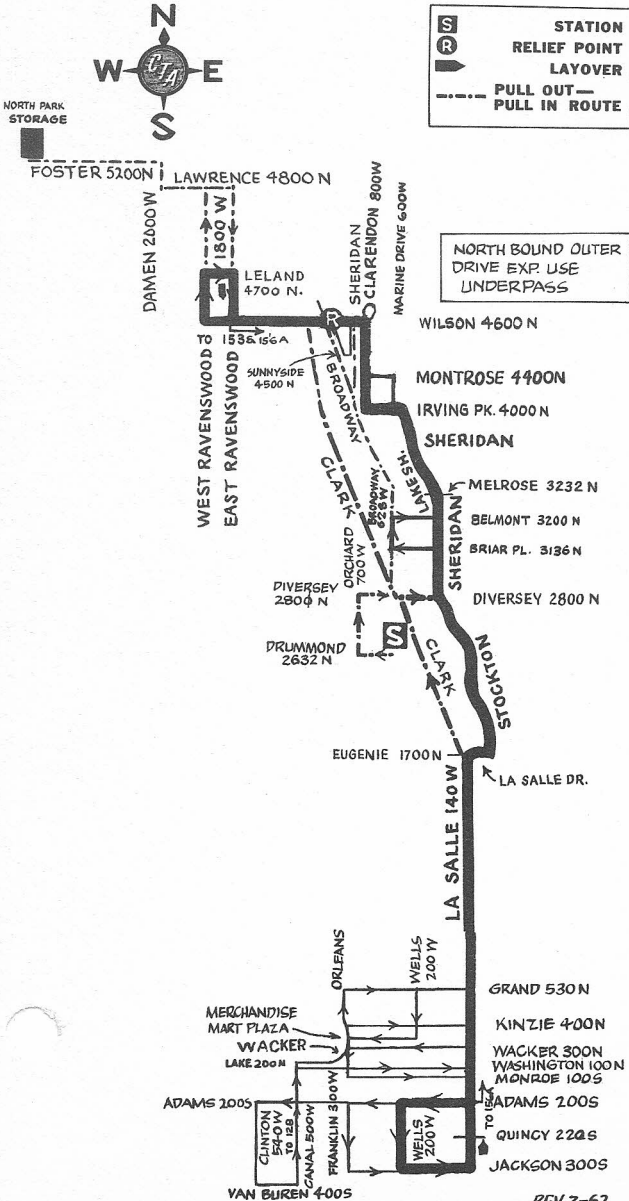

WILSON-LA SALLE

156

LIMITS STATION

GAS BUS

NOT DRAWN TO SCALE

REV. 3-62