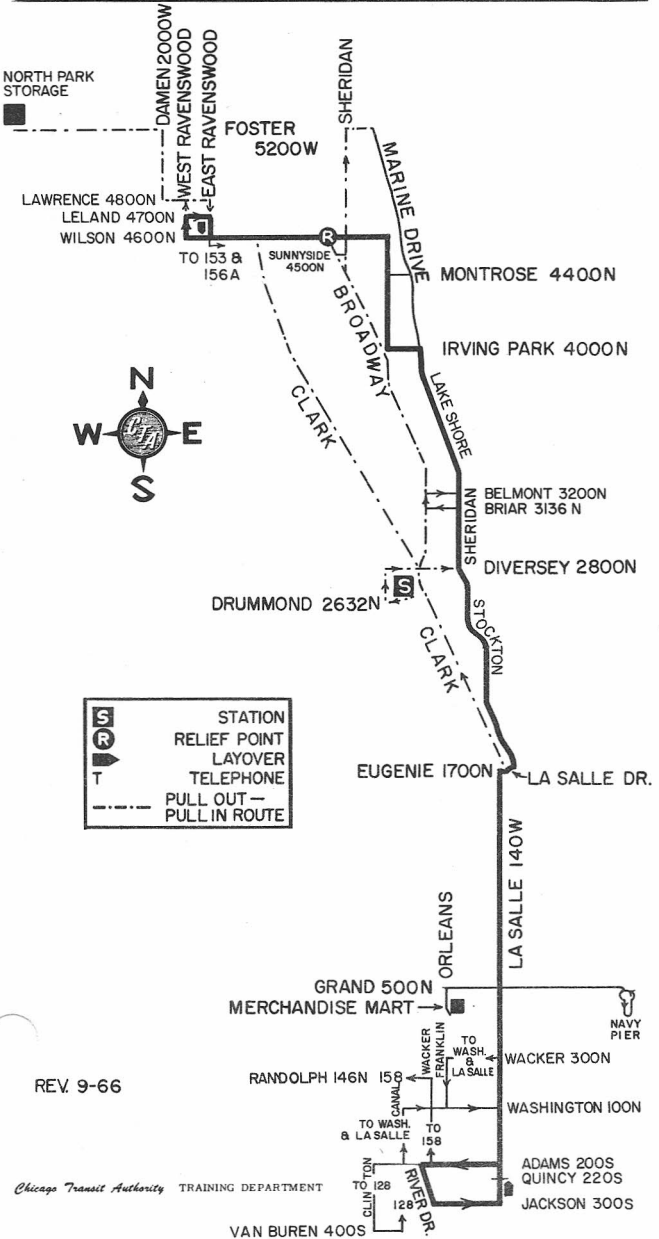

WILSON-LA SALLE

156

LIMITS STATION

GAS BUS

NOT DRAWN TO SCALE

REV. 9-66