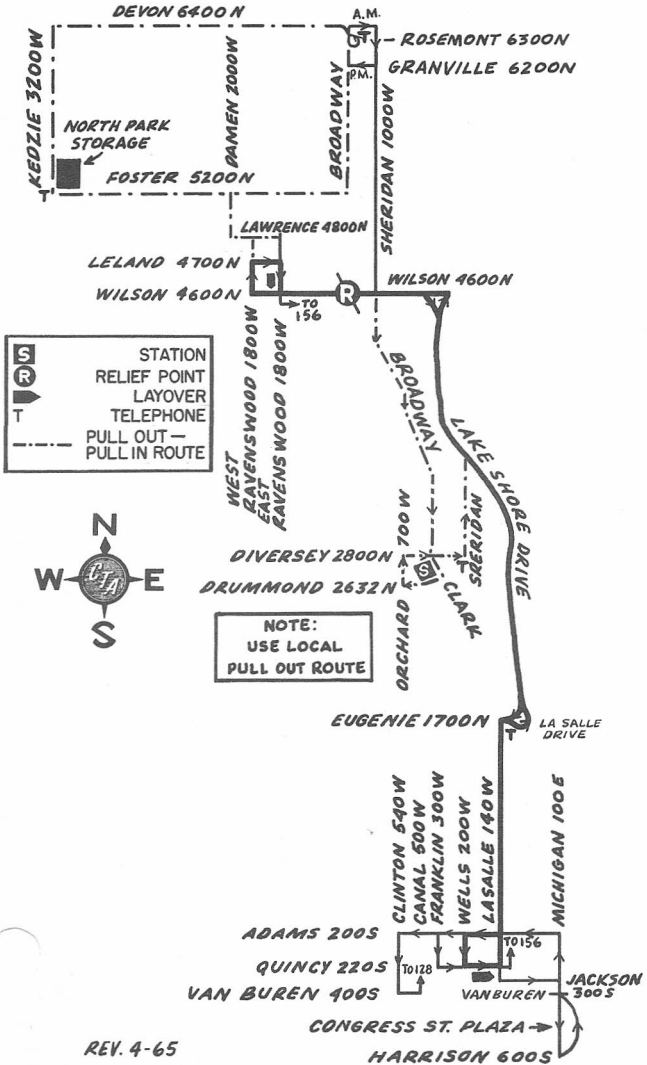

WILSON-LA SALLE EXPRESS

156A

LIMITS STATION

GAS BUS

NOT DRAWN TO SCALE

REV. 4-65