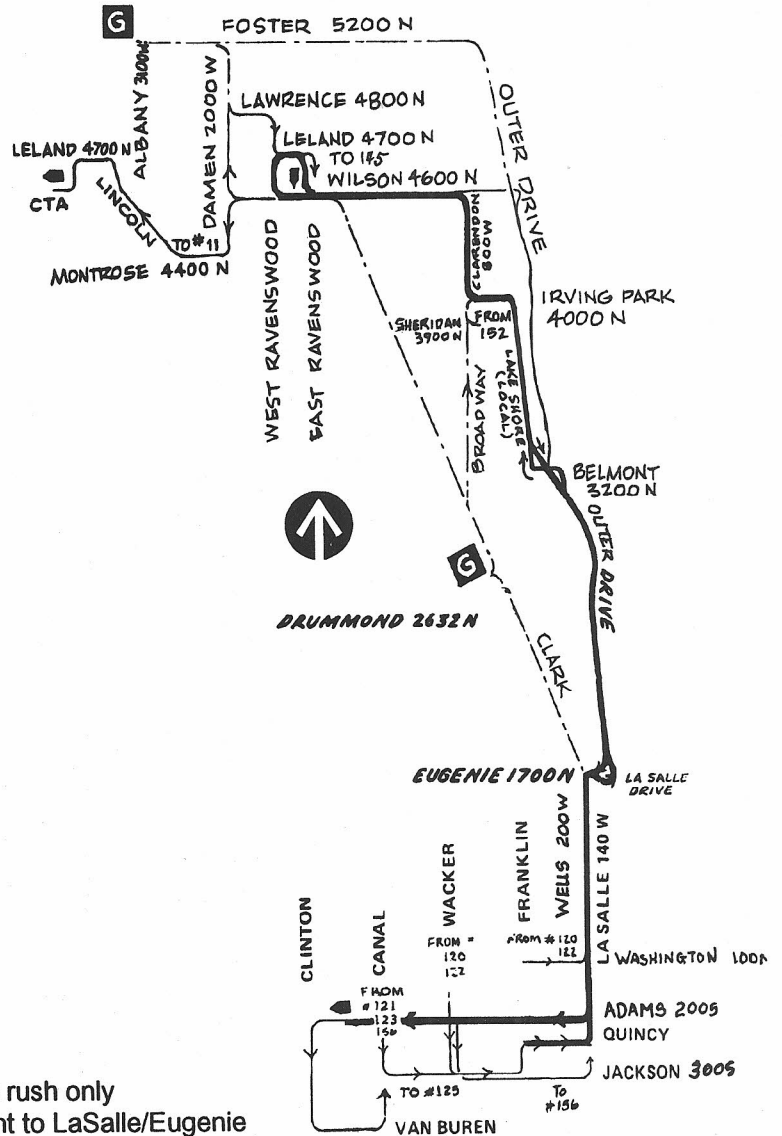

## Route #135 WILSON/LaSALLE EXPRESS

### Terminals/Destination Signs

<u>Northbound</u>	<u>Southbound</u>
Ravenswood	Union Station
	Adams

### Schedule Interlocks

- #8
- #97
- #125
- #145
- #146
- #147
- #151
- #157

### Hours of Operation

Mon-Fri southbound AM and northbound PM rush only  
 NOTE: No stops Lake Shore/Belmont to LaSalle/Eugenie