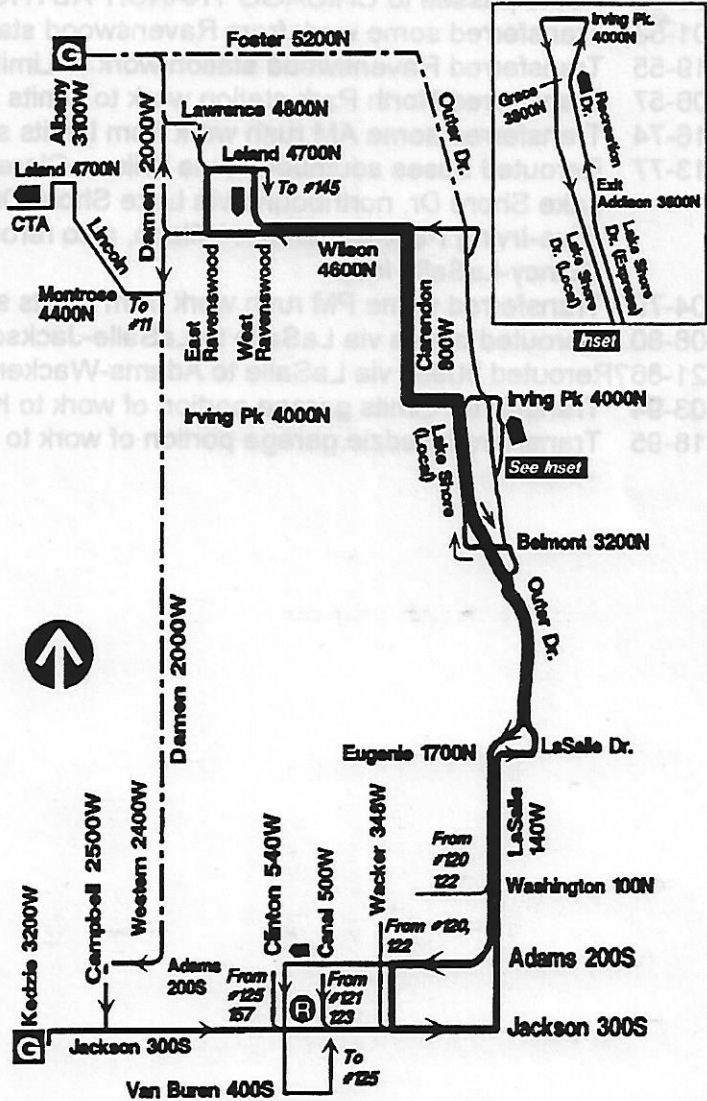

Route #135 WILSON/LaSALLE EXPRESS

Garage(s)/Run Numbers

NorthPark/P401-P500
PTO/P501-P580

Terminals/Destination Signs

<u>Northbound</u>	<u>Southbound</u>
Ravenswood	Union Station
	Adams

Schedule Interlocks

- #8
- #97
- #125
- #145
- #146
- #147
- #151
- #157

Hours of Operation

Terminals	Dir	Monday-Friday	Saturday	Sunday/holiday
Wilson/Ravenswood to Adams/Wacker	SB	0555--0910	No service	No service
Jackson/Franklin to Wilson/Ravenswood	NB	0736--0955		
Jackson/Franklin to Wilson/Ravenswood	NB	1622--1820		

Schedule Interchanges

W51
W52
W53
W54
W55
W56
W57
W58
W59
W60

Hours of Operation

Monday-Friday	Saturday	Sunday	Service
0555-0910	No service	No service	No service
0730-0955			
1825-1830			

Note: No stops between Belmont, Lake Shore Drive and LaSalle (100 hours)