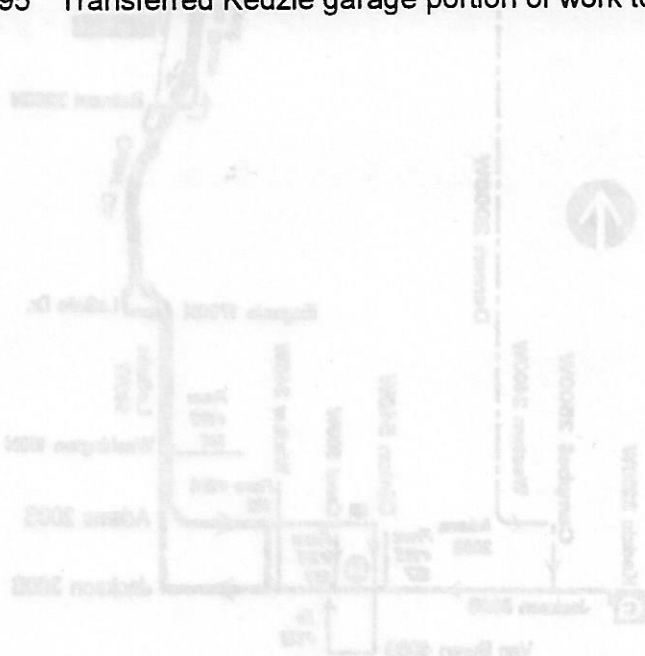

Route #135 WILSON/LaSALLE EXPRESS

Garage(s)/Run Numbers

NorthPark/P401-P500
PTO/P501-P580

Terminals/Destination Signs

<u>Northbound</u>	<u>Southbound</u>
Ravenswood	Union Station
	Adams

Schedule Interlocks

- #8
- #97
- #125
- #145
- #146
- #147
- #151
- #157

Hours of Operation

Terminals	Dir	Monday-Friday	Saturday	Sunday/holiday
Wilson/Ravenswood to Adams/Wacker	SB	0555--0910	No service	No service
Jackson/Franklin to Wilson/Ravenswood	NB	0736--0955		
Jackson/Franklin to Wilson/Ravenswood	NB	1622--1820		

Schedule Interchanges

W51
W52
W53
W54
W55
W56
W57
W58
W59
W60

Hours of Operation

Monday-Friday	Saturday	Sunday	Service
0555-0910	No service	No service	No service
0730-0955			
1825-1830			

Note: No stops between Belmont, Lake Shore Drive and LaSalle (100 hours)