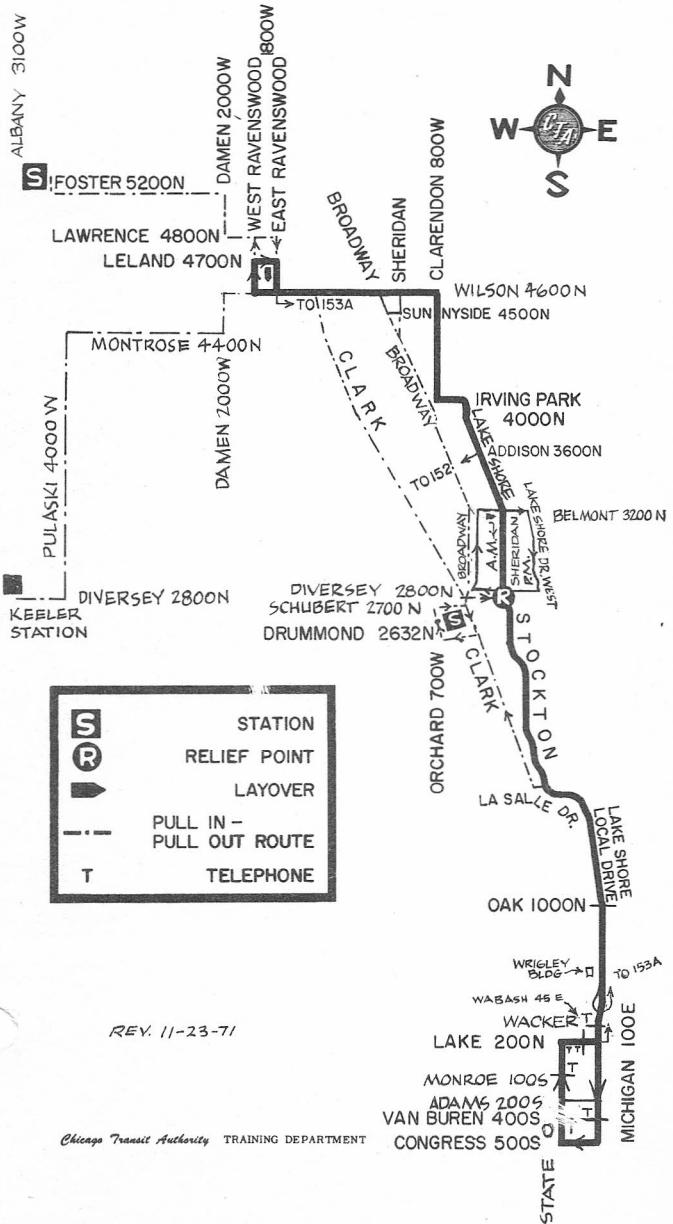

WILSON - MICHIGAN

153

LIMITS, NORTH PARK STATIONS MOTOR BUS

NOT DRAWN TO SCALE

S	STATION
R	RELIEF POINT
P	LAYOVER
---	PULL IN - PULL OUT ROUTE
T	TELEPHONE

REV. 11-23-71