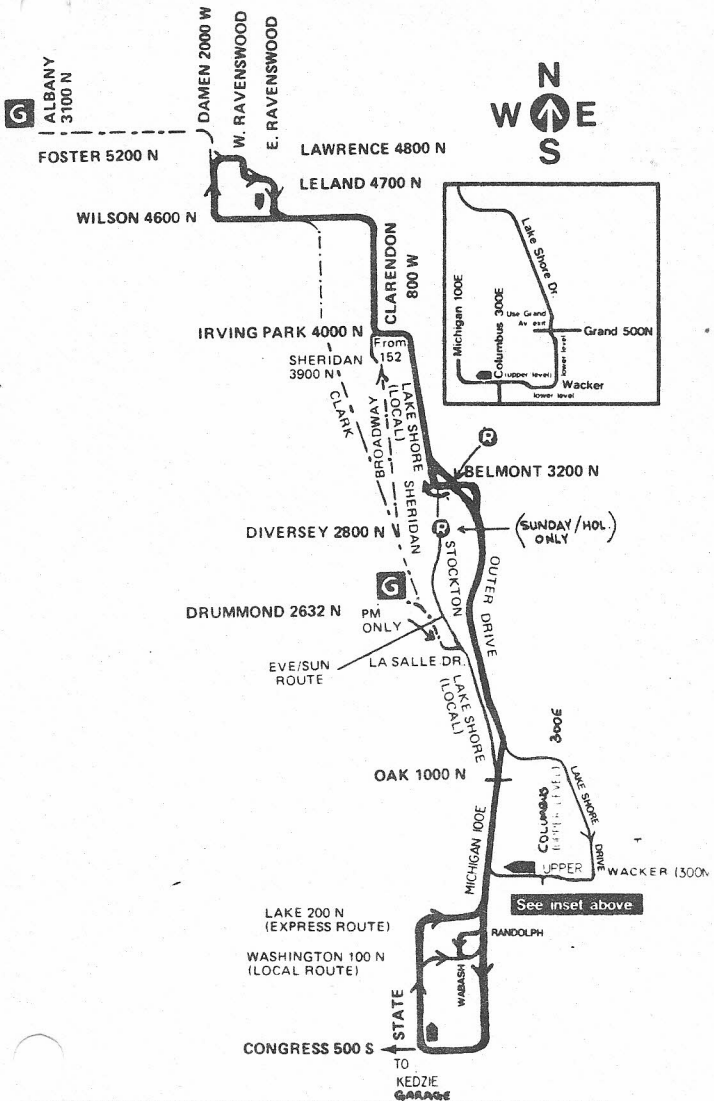

WILSON-MICHIGAN

Express and Local LIMITS-NORTH PARK GARAGES

NOT DRAWN TO SCALE

G	GARAGE	- - -	PULL IN PULL OUT	12/14/87
R	RELIEF POINT	T	TELEPHONE	cta
L	LAYOVER	T	REPORT TELEPHONE	