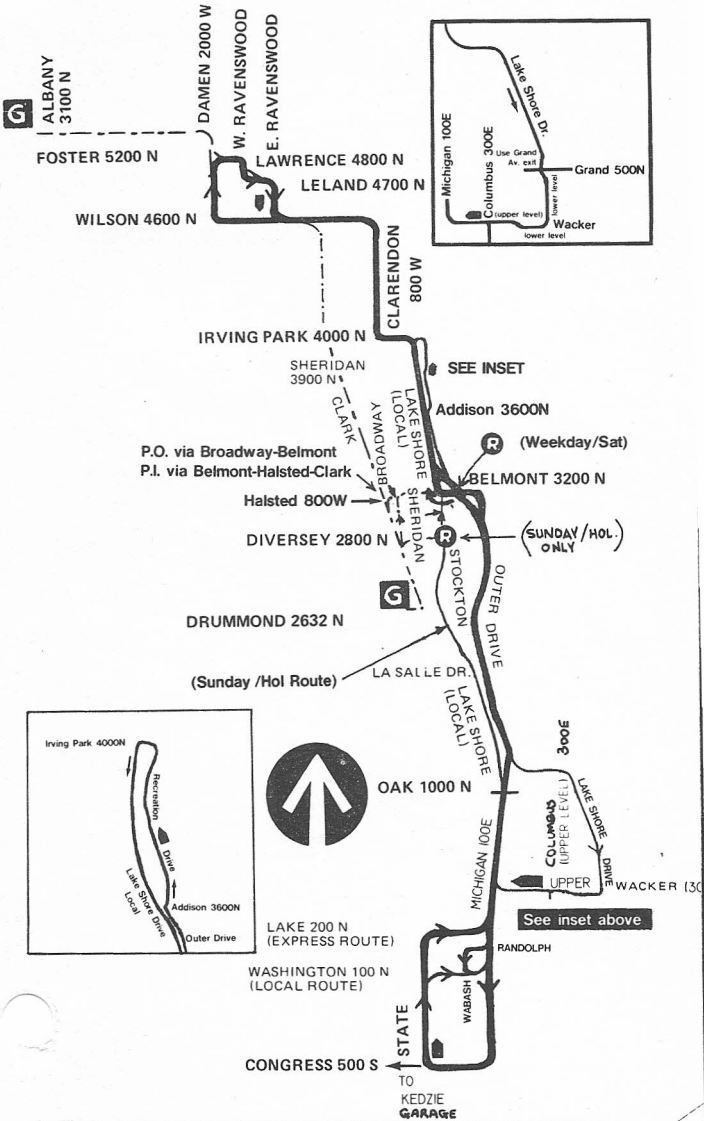

WILSON-MICHIGAN

Express and Local LIMITS-NORTH PARK GARAGES

NOT DRAWN TO SCALE

G	GARAGE	---	PULL IN- PULL OUT
R	RELIEF POINT	T	TELEPHONE
L	LAYOVER	T	REPORT TELEPHONE

2-12-90

Suburban