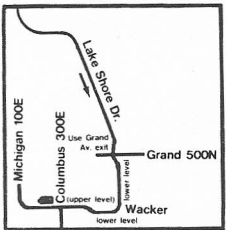

WILSON-MICHIGAN

Express and Local LIMITS-NORTH PARK GARAGES

NOT DRAWN TO SCALE

G	GARAGE	---	PULL IN- PULL OUT
R	RELIEF POINT	T	TELEPHONE
L	LAYOVER	T	REPORT TELEPHONE

2-12-90

Suburban