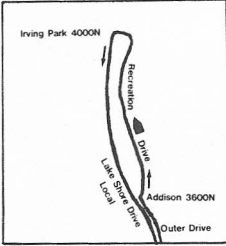

WILSON-MICHIGAN

Express and Local LIMITS-NORTH PARK GARAGES

NOT DRAWN TO SCALE

G	GARAGE	---	PULL IN- PULL OUT
R	RELIEF POINT	T	TELEPHONE
L	LAYOVER	T	REPORT TELEPHONE

2-12-90

Suburban