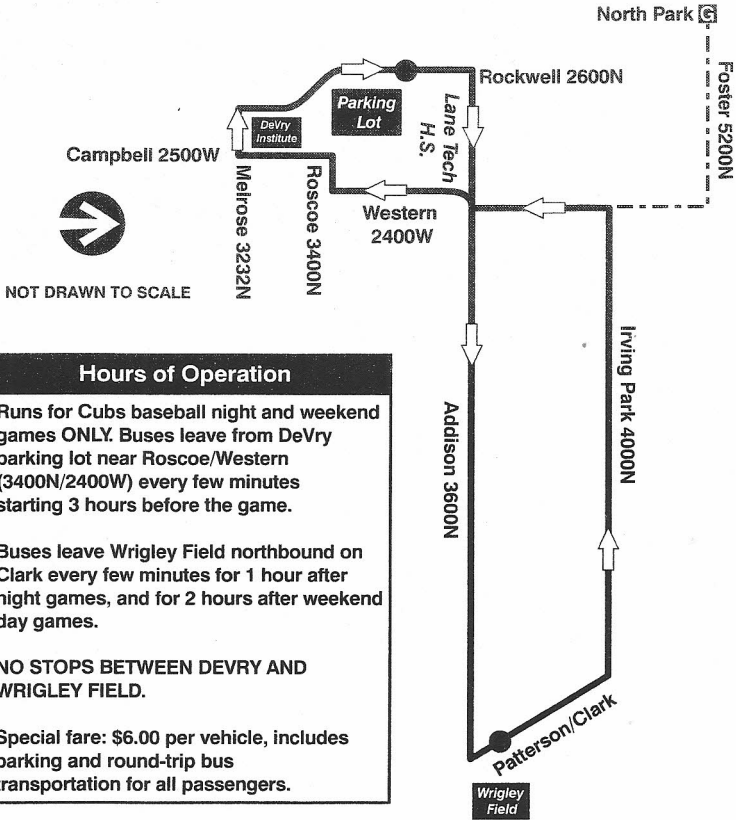

154 Wrigley Field Express

Forest Glen/North Park Garages

Farebox Code 154

Hours of Operation

Runs for Cubs baseball night and weekend games ONLY. Buses leave from DeVry parking lot near Roscoe/Western (3400N/2400W) every few minutes starting 3 hours before the game.

Buses leave Wrigley Field northbound on Clark every few minutes for 1 hour after night games, and for 2 hours after weekend day games.

NO STOPS BETWEEN DEVRY AND WRIGLEY FIELD.

Special fare: \$6.00 per vehicle, includes parking and round-trip bus transportation for all passengers.

 GARAGE	 PULL IN PULL OUT	 RELIEF POINT
 LAYOVER		 BUS STOPS
EFFECTIVE DATE 1/25/93	DATE REVISED 4/1/05	PLANNING & DEVELOPMENT DATA SERVICES