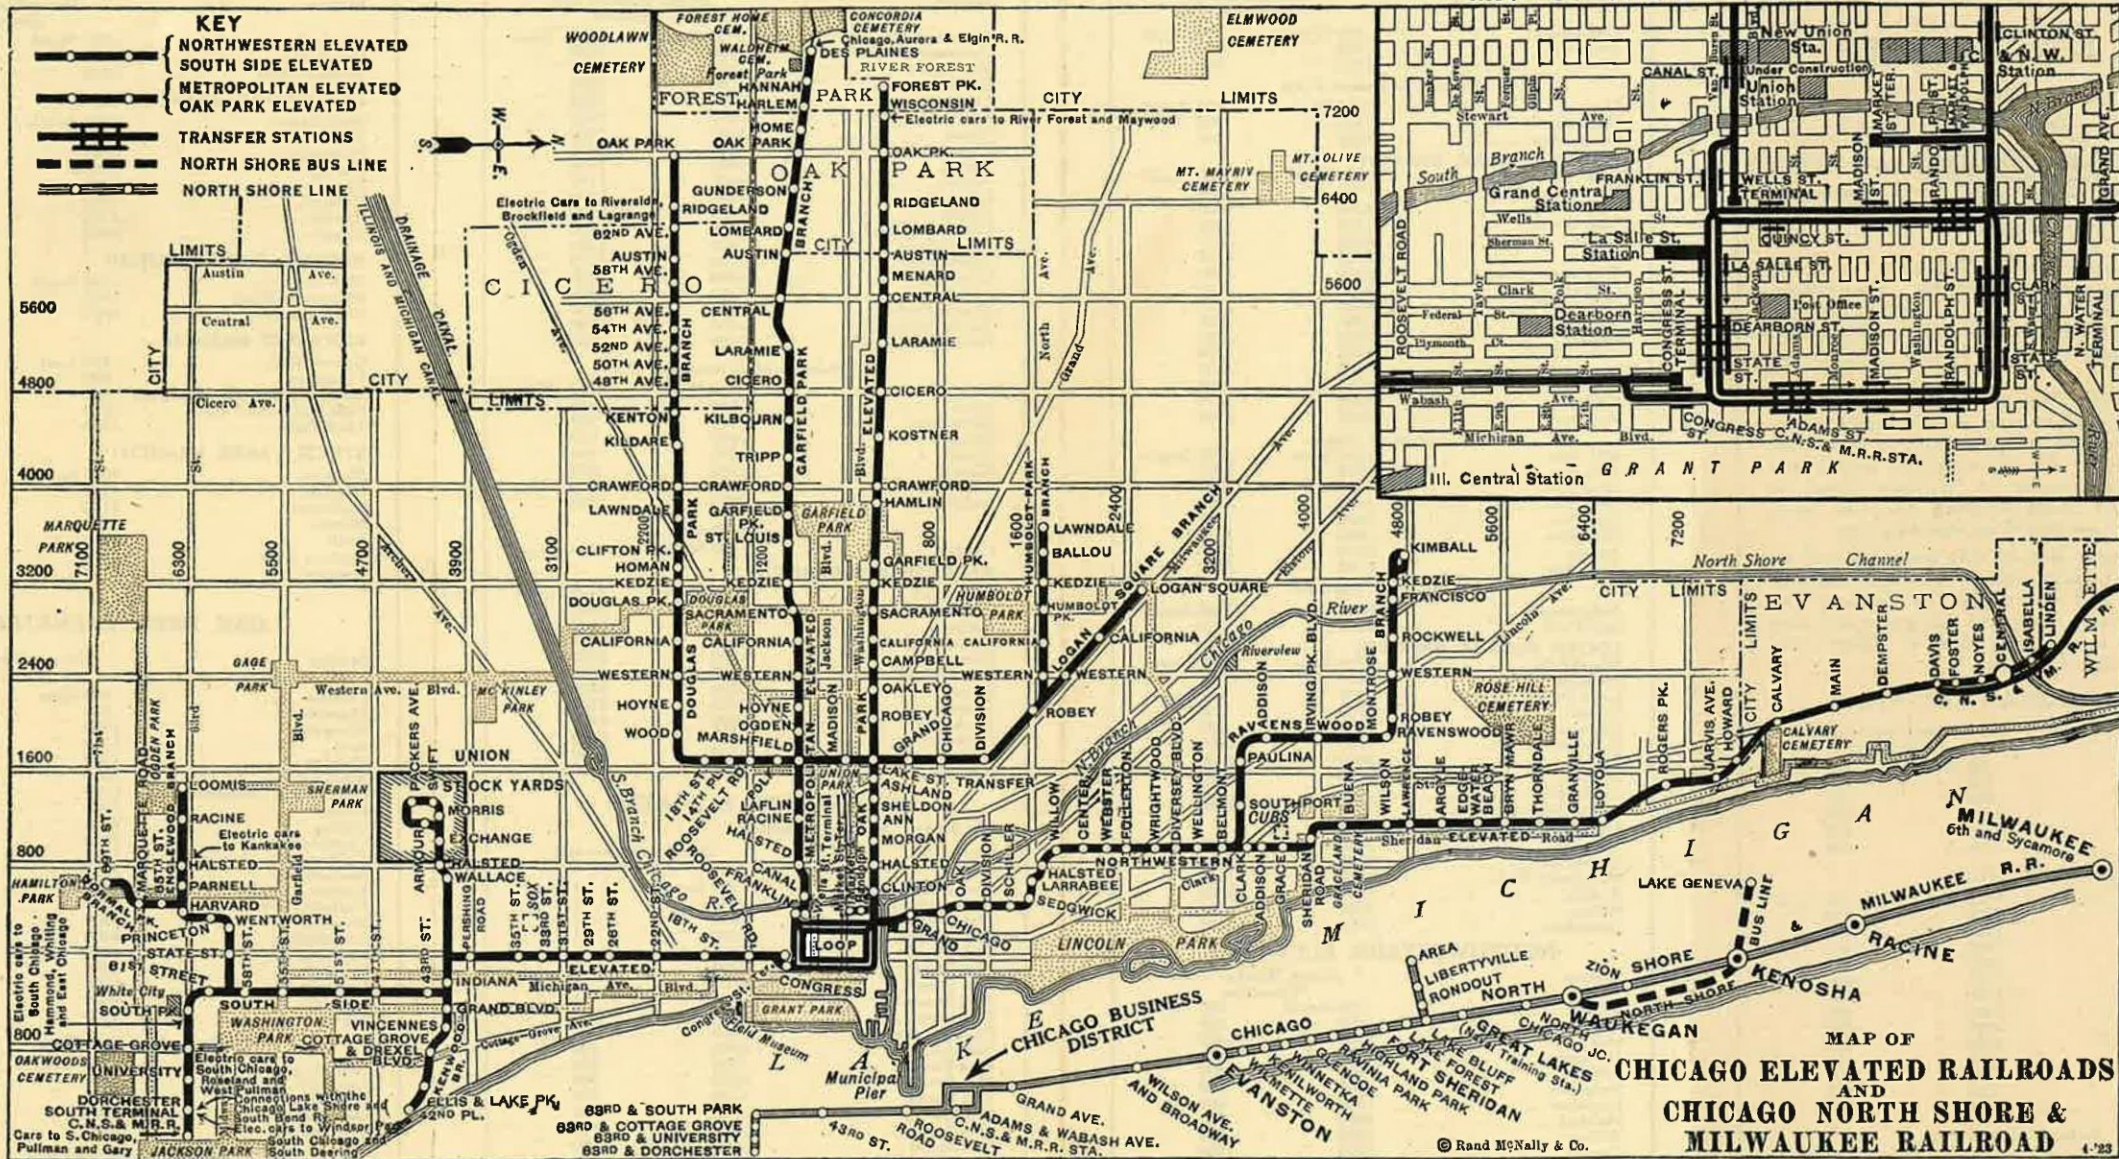

Suburb of Cicero

48th Ave	4800 West	2200 South
50th Ave	5000 "	2200 "
52nd Ave	5200 "	2200 "
54th Ave	5400 "	2200 "
56th Ave	5600 "	2200 "
58th Ave	5800 "	2200 "
Austin	6000 "	2200 "
62nd Ave	6200 "	2200 "

Suburb of Oak Park

Austin	100 West	100 South
Lombard	200 "	100 "
Ridgeland	400 "	100 "
Oak Park	800 "	100 "
Wisconsin	1100 "	100 "

Suburb of Forest Park

Forest Park	7300 West	100 South
-------------	-----------	-----------

-C-H-I-C-A-G-O-

MAP OF THE LOOP DISTRICT

-E-L-E-V-A-T-E-D-