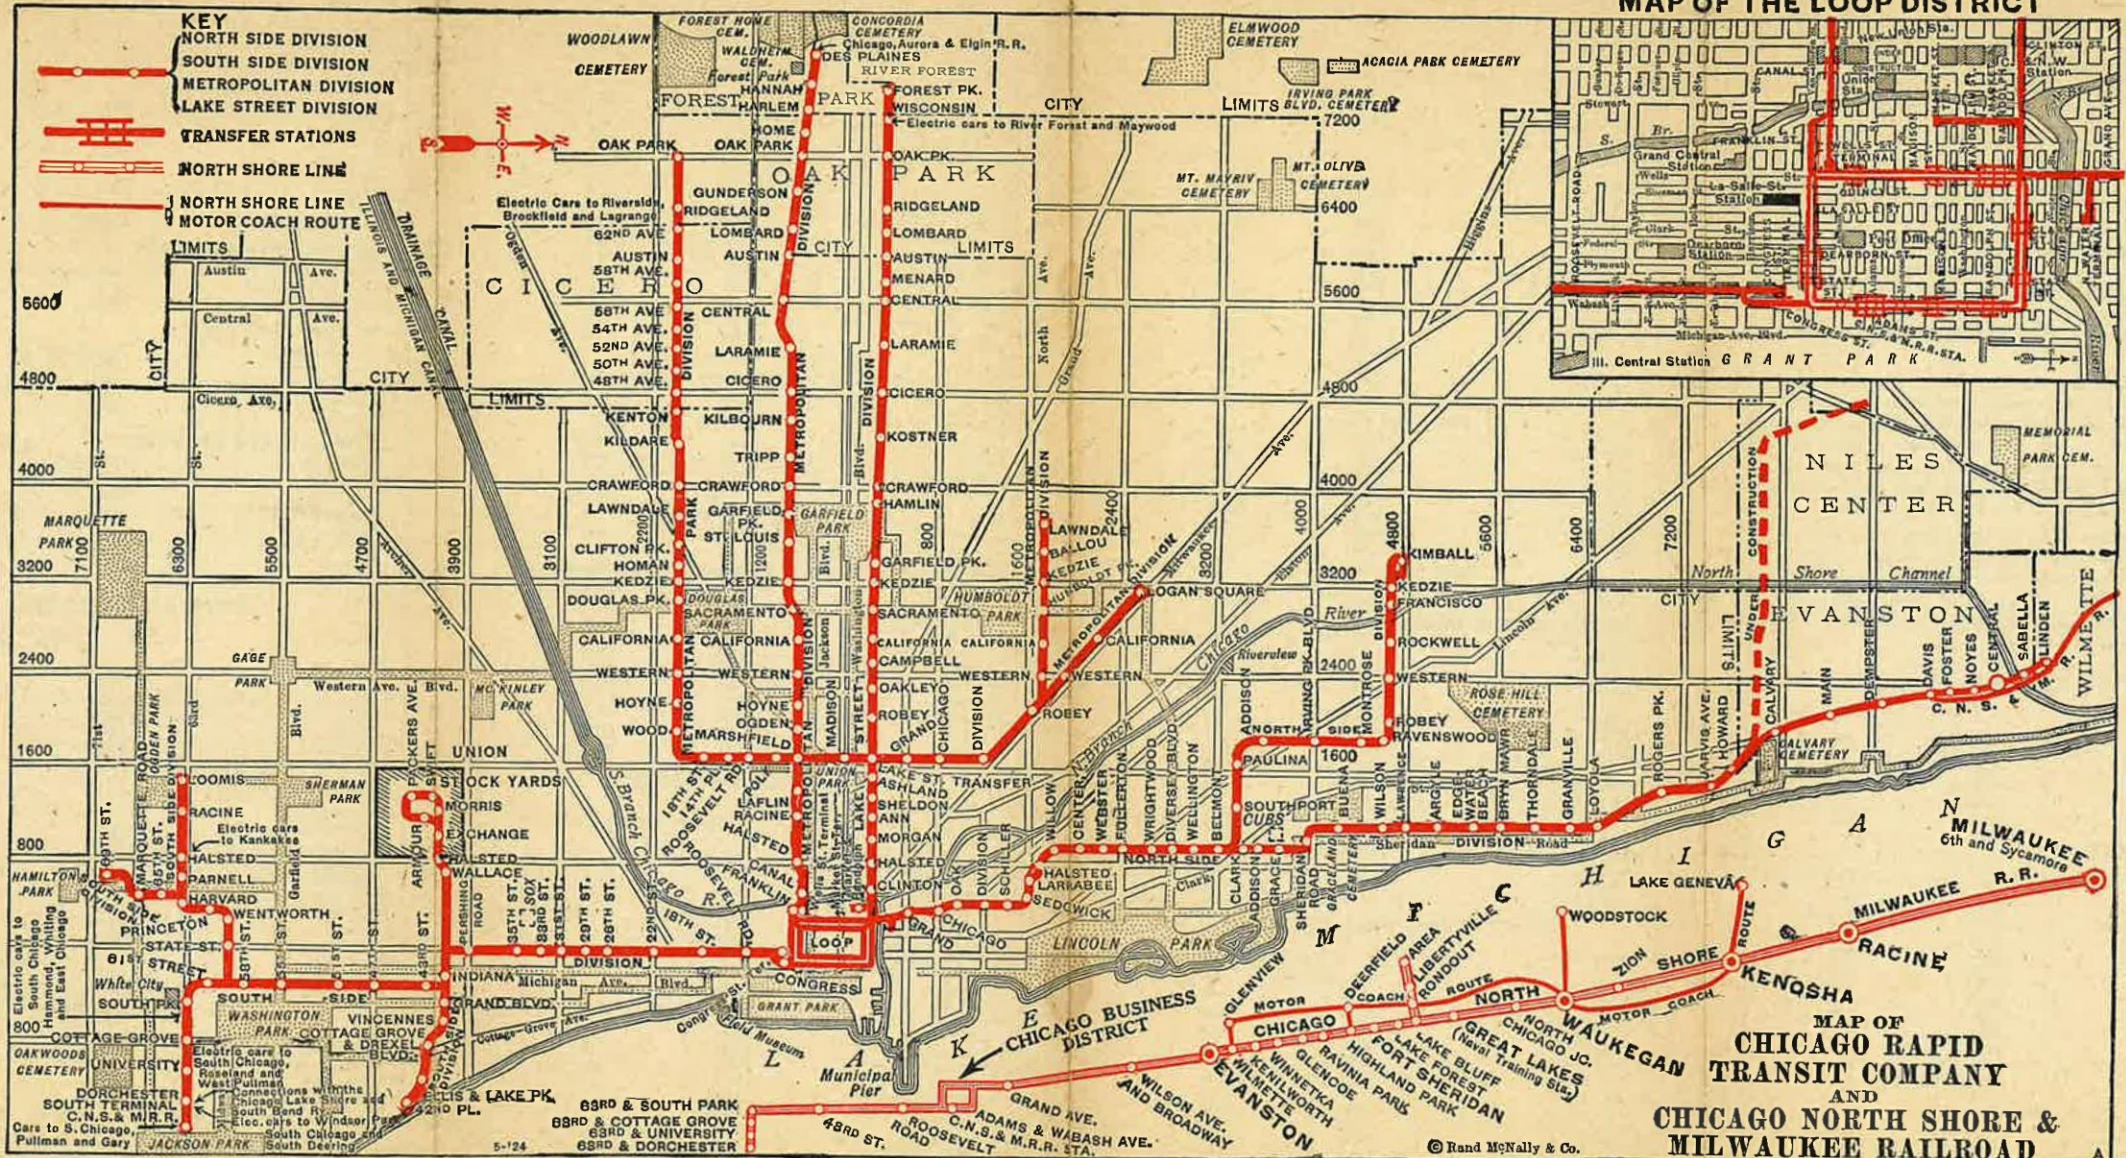

Suburb of Cicero

48th Ave.	4800 West	2200 South
50th Ave.	5000 "	2200 "
52d Ave.	5200 "	2200 "
54th Ave.	5400 "	2200 "
56th Ave.	5600 "	2200 "
58th Ave.	5800 "	2200 "
Austin	6000 "	2200 "
62d Ave.	6200 "	2200 "

Station	Street Number and Direction	
Clinton	600 West	200 North
Halsted	800 "	200 "
Morgan	1000 "	200 "
Ann	1200 "	200 "
Sheldon	1400 "	200 "
Ashland	1600 "	200 "
Lake Street Transfer	1700 "	200 "
Robey	2000 "	200 "
Oakley	2300 "	200 "
Campbell	2500 "	200 "
California	2800 "	200 "
Sacramento	3000 "	200 "
Kedzie	3200 "	300 "
Garfield Park	3400 "	300 "
Hamlin	3800 "	300 "
Crawford	4000 "	300 "
Kostner	4400 "	300 "
Cicero	4800 "	400 "
Laramie	5200 "	400 "
Central	5600 "	400 "
Menard	5800 "	400 "

Suburb of Oak Park

Austin	100 West	100 South
Lombard	200 "	100 "
Ridgeland	400 "	100 "
Oak Park	800 "	100 "
Wisconsin	1100 "	100 "

Suburb of Forest Park

Forest Park	7300 West	100 South
-------------	-----------	-----------

CHICAGO RAPID TRANSIT COMPANY

MAP OF THE LOOP DISTRICT

SERVICE TO ALL PARTS OF CHICAGO AND SUBURBS