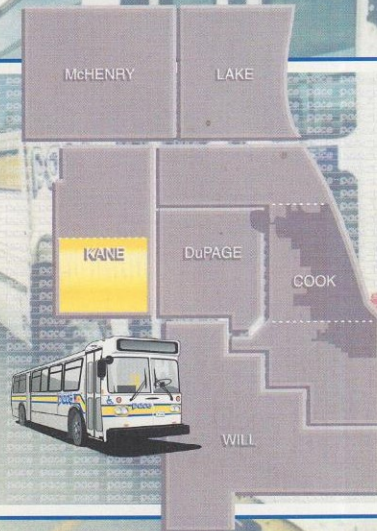

Pace Special Events and Vanpool information 24-hour automated line 847.228.2416

Pace's Ticket-by-Mail program gives passengers the opportunity to purchase tickets and passes through the mail. For information, call Pace Passenger Services.

SOUTH KANE COUNTY ADA Paratransit Service

PROJECT NAME (OPERATOR)	GEOGRAPHIC AREA SERVED	ADDITIONAL INFORMATION
KANE COUNTY (CAR Enterprises)	Portions of: Aurora Twp. Batavia Twp. Geneva Twp. Geneva Twp. St. Charles Twp. Sugar Grove Twp.	Service is available in the complementary 3/4-mile area during the hours that fixed route is operating. Detailed maps showing service areas and hours as mandated by ADA can be obtained from Pace Passenger Services at (847) 364-7223. Early morning & early evening service is available in limited areas. Persons should call to schedule a ride one day in advance.