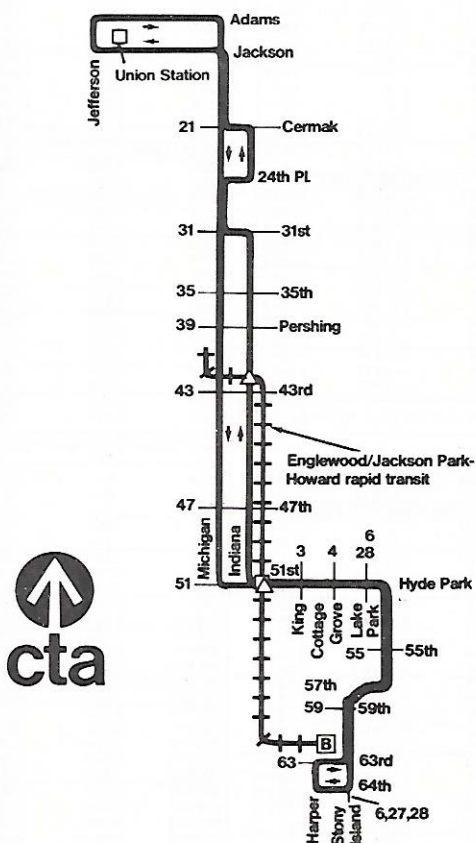

1

Indiana Hyde Park

Chicago Transit Authority

For more information call the RTA
24 hour Travel Information Center
in Chicago 836-7000
suburbs 800-972-7000 toll-free
For better service call Tuesday through Sunday
before 8:00a or after 5:00p

MONDAY THRU FRIDAY

NORTHBOUND			SOUTHBOUND		
LEAVE 63RD/STONY IS.	LEAVE 51ST/INDIANA	LEAVE MICHIGAN/VAN BUREN	LEAVE JEFFERSON/ADAMS	LEAVE 51ST/MICHIGAN	ARRIVE 63RD/STONY IS.
-----MORNING SERVICE-----					
517A	535A	600A	612A	641A	657A*
529	547	612	624	654	710*
541	559	624	636	706	722*
553	611	636	648	719	735*
604	622	647	659	732	749*
614	632	657	710	744	802
623	641	707	721	756	814
632	650	716	731	808	826
			740	818	836
			747	826	844
			755	833	DS
			802	841	859
THEN EVERY 7-10 MINUTES UNTIL					
905	925	950			
916	936	1002			
928	947	1013			
940	1000	1026			
946	DS				
952	1011	1037			
1004	1023	1049			
1016	1035	1101			
1028	1047	1113			
1034	DS				
1040	1059	1125			
1052	1111	1137			
1104	1123	1149			
1116	1135	1201P			
1128	1147	1213P			
1140	1159	1225P			
1152	1211P	1237P			
-----AFTERNOON SERVICE-----					
1204P	1223P	1249P			
1216	1235	101			
1228	1247	113			
1240	1259	125			
1252	111	137			
104	123	149			
116	135	201			
127	146	212			
138	157	223			
149	208	234			
158	218	244			
208	227	254			
217	237	304			
THEN EVERY 7-10 MINUTES UNTIL					
511*	531	56			
525*	545	09			
540*	559	622			
554*	612	635			
-----EVENING SERVICE-----					
609*	626	648			
622*	639	701			
635*	652	714			
648*	705	727			
701*	718	740			
715	733	754			
731	748	809			
747	804	824			
755	DS				
802	820	840			
817	835	855			
832	850	910			
847	905	925			
902	920	940			
917	935	955			
933	950	1010			
948	1006	1026			
1003	1021	1041			
1017	1035	1055			
1033	1051	1111			
1040	DS				
1048	1106	1126			
1103	1121	1141			
1107	DS				
1122	DS				
1137	DS				
1152	DS				
1207A	DS				
1222A	DS				
1237A	DS				

* FREQUENT SERVICE BETWEEN DREXEL SQUARE (51ST, DREXEL, AND HYDE PARK) AND 63RD/STONY ISLAND SOUTHBOUND FROM 508A TO 741A AND NORTHBOUND FROM 511P TO 708P

US TIME SHOWN IS ON CANAL AT UNION STATION; DOES NOT OPERATE TO JEFFERSON/ADAMS

DS OPERATES TO OR FROM DREXEL SQUARE ONLY

SATURDAY