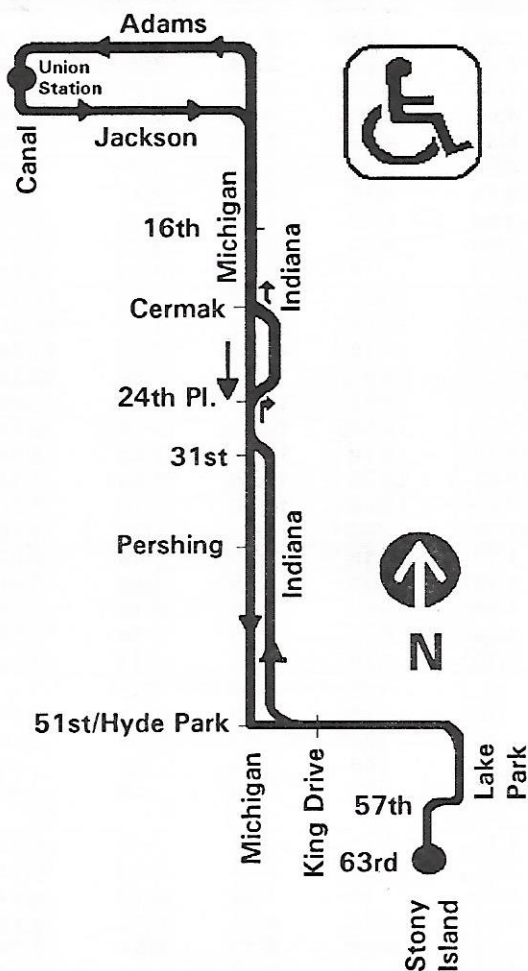

Effective July 3, 1994

1 Indiana Hyde Park

For more information call the RTA
Travel Information Center in
Chicago and Suburbs 836-7000

Open every day of the year from 5AM until 1AM next day.

Monday thru Friday

Northbound

Leave 63rd/ Stony Island	Hyde Pk/ Lake Pk	51st/ King Drive	16th/ Michigan	Arrive Union Station
5:20 a	5:28 a	5:37 a	5:57a	6:12 a
5:35	5:43	5:52	6:12	6:27
5:49	5:57	6:06	6:26	6:41
6:01	6:09	6:18	6:38	6:53
then every 8 to 12 minutes until				
10:40	10:50	10:59	11:18	11:36
10:52	11:02	11:11	11:30	11:48
11:04	11:14	11:23	11:42	12:00 n
11:16	11:26	11:35	11:54	12:12 p
11:28	11:38	11:47	12:06p	12:24
11:40	11:50	11:59	12:18	12:36
11:52	12:02p	12:11p	12:30	12:48
12:04 p	12:14	12:23	12:42	1:00
12:16	12:26	12:35	12:54	1:12
12:28	12:38	12:47	1:06	1:24
12:40	12:50	12:59	1:18	1:36
12:52	1:02	1:11	1:30	1:48
1:04	1:14	1:23	1:42	2:00
1:16	1:26	1:35	1:54	2:12
1:28	1:38	1:47	2:06	2:24
1:39	1:49	1:58	2:17	2:35
1:48	1:58	2:07	2:27	2:45
1:57	2:07	2:16	2:36	2:55
2:06	2:16	2:25	2:46	3:05
then every 8 to 10 minutes until				
5:55	6:05	6:14	6:34	6:48
6:11	6:21	6:30	6:49	7:03
6:28	6:38	6:46	7:05	7:18
6:43	6:53	7:01	7:19	7:32
6:58	7:08	7:16	7:33	7:45
7:13	7:22	7:30	7:47	7:59
7:29	7:38	7:46	8:03	8:14
7:45	7:54	8:02	8:18	8:29
8:00	8:09	8:17	8:33	8:44
8:15	8:24	8:32	8:48	8:59
8:30	8:39	8:47	9:03	9:14
8:45	8:54	9:02	9:18	9:29
9:00	9:09	9:17	9:33	9:44
9:15	9:24	9:32	9:48	9:59
9:30	9:39	9:47	10:03	10:14
9:45	9:54	10:02	10:18	10:29
10:00	10:09	10:17	10:33	10:44
10:15	10:24	10:32	10:48	10:59
10:30	10:39	10:47	11:03	11:14
10:45	10:54	11:02	11:18	11:29
11:00	11:09	11:17	11:33	11:44
11:07	11:16	11:24	---	---
11:22	11:31	11:39	---	---
11:37	11:46	11:54	---	---
11:52	12:01 a	12:09 a	---	---
12:07 a	12:16	12:24	---	---
12:22	12:31	12:39	---	---
12:37	12:46	12:54	---	---