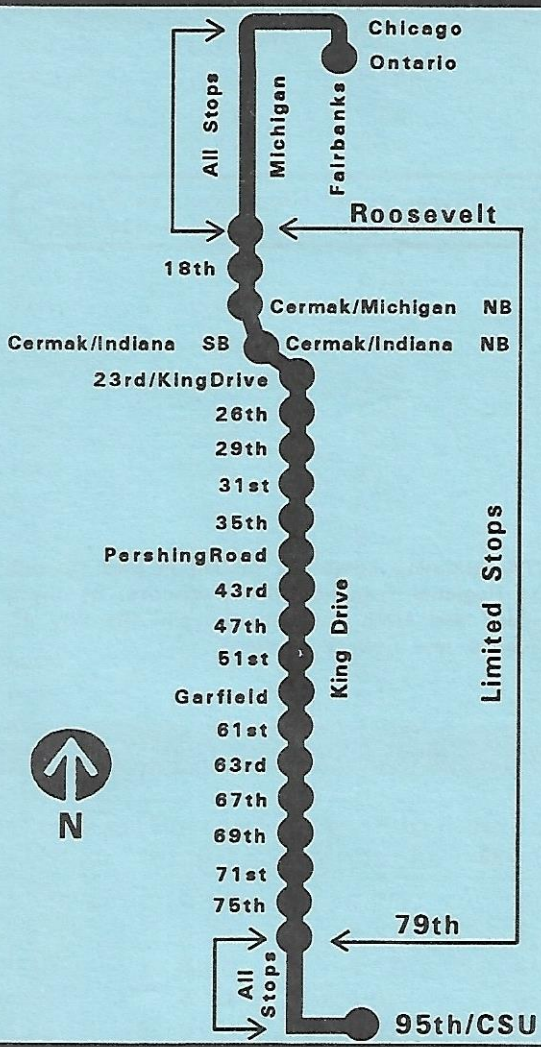

# 3 King Drive Limited

For more information call the RTA  
Travel Information Center in  
Chicago or suburbs: 836-7000

Open everyday of the year from 5AM until 1AM next day

**Para obtener mayor informacion, en Espanol,  
llame al Centro de informacion al 836-7000**

## Northbound

Leave				Arrive			
Chicago State U	79th King Dr	61st King Dr	35th King Dr	Roosevelt Michigan	Van Buren Michigan	Chicago Michigan	Ontario Fairbanks
5:58a	6:09a	6:16a	6:28a	6:37a	6:41a	6:54a	6:58a
6:10	6:21	6:28	6:40	6:49	6:53	7:06	7:10
6:22	6:33	6:40	6:52	7:01	7:05	7:18	7:22
6:33	6:44	6:51	7:03	7:12	7:16	7:29	7:34
6:43	6:53	7:01	7:12	7:21	7:26	7:40	7:46
6:50	7:01	7:08	7:20	7:30	7:34	7:49	7:54
6:56	7:07	7:15	7:27	7:37	7:41	7:56	8:01
7:01	7:12	7:21	7:33	7:43	7:47	8:02	8:07
7:06	7:18	7:27	7:39	7:49	7:53	8:08	8:13
7:12	7:24	7:33	7:45	7:55	8:00	8:14	8:20
7:18	7:30	7:39	7:51	8:01	8:06	8:20	8:26
7:24	7:36	7:45	7:57	8:07	8:12	8:26	8:32
7:33	7:45	7:54	8:06	8:16	8:21	8:35	8:41
7:43	7:55	8:04	8:16	8:26	8:30	8:44	8:50
7:53	8:05	8:14	8:26	8:37	8:41	8:55	9:01
8:04	8:16	8:25	8:37	8:48	8:52	9:06	9:12
8:16	8:29	8:38	8:50	9:01	9:04	9:19	9:24
8:29	8:41	8:50	9:02	9:13	9:17	9:31	9:37
8:41	8:53	9:02	9:14	9:25	9:29	9:43	9:49
8:55	9:06	9:15	9:27	9:38	9:42	9:56	10:02

## Southbound

Leave				Arrive			
Ontario Fairbanks	Chicago Michigan	Van Buren Michigan	Roosevelt Michigan	35th King Dr	61st King Dr	79th King Dr	Chicago State U
3:58p	4:04p	4:20p	4:27p	4:35p	4:49p	4:59p	5:12p
4:07	4:14	4:32	4:38	4:46	5:00	5:10	5:24
4:15	4:23	4:42	4:49	4:57	5:11	5:21	5:34
4:25	4:33	4:52	5:59	5:07	5:21	5:31	5:44
4:35	4:43	5:02	5:09	5:17	5:31	5:41	5:55
4:46	4:54	5:13	5:20	5:28	5:42	5:52	6:05
4:58	5:06	5:25	5:32	5:40	5:54	6:04	6:17
5:11	5:18	5:38	5:44	5:52	6:06	6:16	6:29
5:24	5:31	5:50	5:56	6:04	6:18	6:28	6:39
5:37	5:43	6:00	6:06	6:14	6:28	6:38	6:48