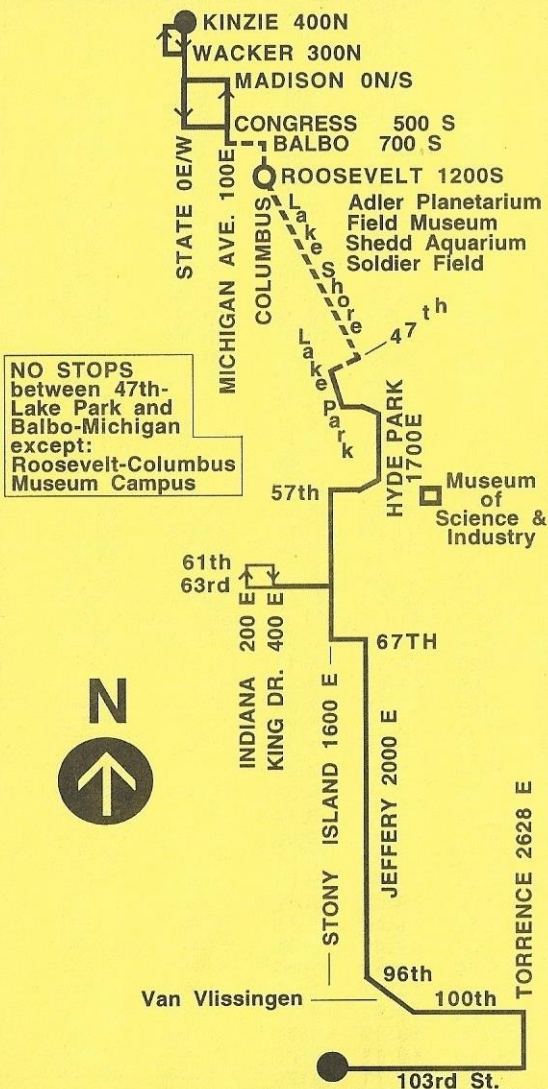

Effective March 09, 1997

6 Jeffery

NO STOPS
between 47th-
Lake Park and
Balbo-Michigan
except:
Roosevelt-Columbus
Museum Campus

For more information call the RTA
Travel Information Center at 836-7000
(In Chicago use area code 312)
Open every day of the year from 5AM until 1AM next day.

Monday thru Friday

Northbound

Leave 103rd Stony IL.	83rd Jeffery	67th Jeffery	Hyde Pk. Lake	Van Buren Pk. Michigan	Wacker State	Arrive
4:23 a	4:40 a	4:49 a	5:02 a	5:14 a	5:24 a	
4:33	4:50	4:59	5:12	5:24	5:34	
4:43	5:00	5:09	5:22	5:34	5:44	
4:53	5:10	5:19	5:32	5:44	5:54	
5:03	5:20	5:29	5:42	5:54	6:04	
5:12	5:29	5:39	5:52	6:04	6:13	
5:21	5:38	5:48	6:01	6:13	6:22	
5:30	5:47	5:57	6:10	6:22	6:31	
5:38	5:55	6:04	6:18	6:30	6:40	
5:45	6:03	6:12	6:26	6:39	6:49	
5:58	6:16	6:26	6:40	6:54	7:05	
6:05	6:23	6:33	6:48	7:02	7:12	
6:12	6:30	6:40	6:55	7:09	7:19	
6:18	6:36	6:46	7:01	7:15	7:25	
6:24	6:42	6:52	7:07	7:21	7:31	
6:37	6:56	7:06	7:21	7:36	7:46	
6:49	7:08	7:19	7:35	7:51	8:01	
6:57	7:16	7:28	7:44	8:00	8:10	
7:06	7:24	7:37	7:53	8:09	8:19	
7:15	7:33	7:46	8:02	8:18	8:28	
7:23	7:42	7:54	8:10	8:26	8:37	
7:32	7:50	8:03	8:19	8:35	8:45	
7:42	8:00	8:13	8:29	8:45	8:55	
7:52	8:10	8:23	8:39	8:55	9:05	
8:02	8:20	8:33	8:49	9:05	9:15	
8:12	8:30	8:43	8:59	9:15	9:25	
8:22	8:40	8:53	9:09	9:25	9:35	