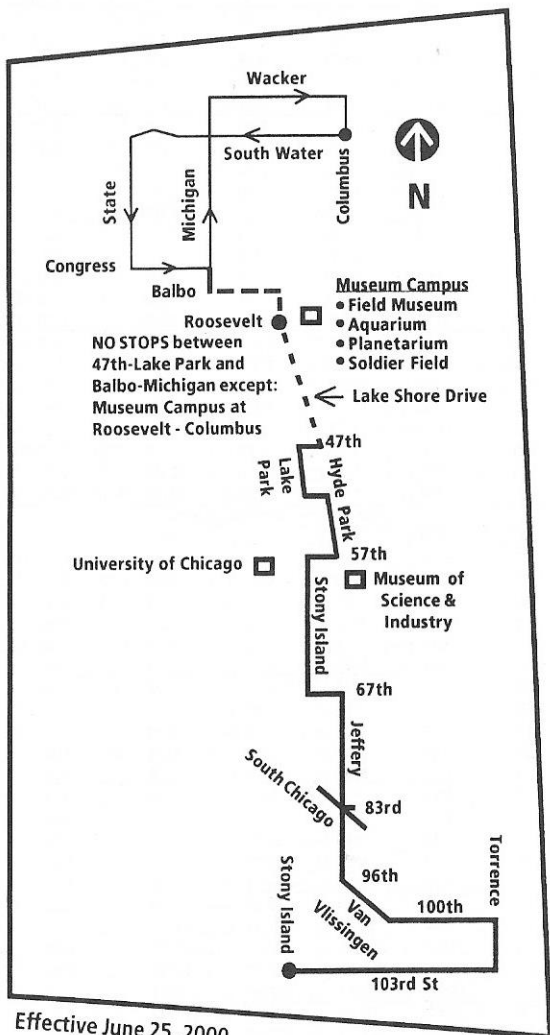

6

JEFFERY EXPRESS

Effective June 25, 2000

www.transitchicago.com